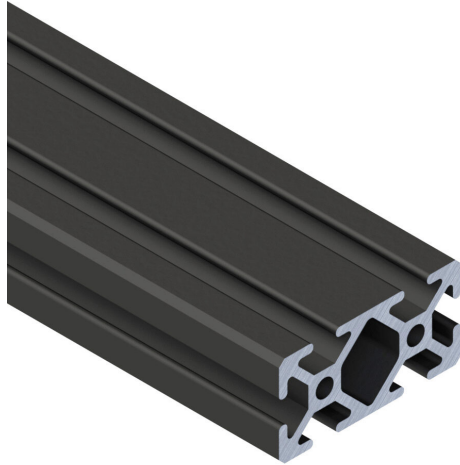

1020B Cut Sheet

SureFrame 10 Series standard T-slotted rail, black, 6063-T6 anodized aluminum alloy, cut to length, 1 x 2in profile, slot size 6.

For complete product information, please see this item on our store at the following link:

<https://www.automationdirect.com/pn/1020B>

Technical Specifications

Brand	SureFrame
Item	T-slotted rail
Series	10 Series
Rail Type	Standard
Color	Black
Material	6063-T6 anodized aluminum alloy
Cut to Length Rail	Yes
Profile	1 x 2in
Slot Size	6