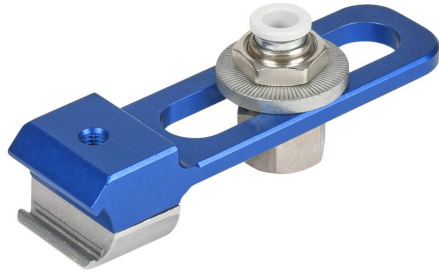

10.01.49.00036 Cut Sheet

Schmalz PXT series suction cup mount, slotted, 5/16in (8mm) push-to-connect vacuum connection, G1/4 female BSPP cup connection, aluminum alloy. For use with D30-I profile.

For complete product information, please see this item on our store at the following link:

<https://www.automationdirect.com/pn/10.01.49.00036>

Technical Specifications

Brand	Schmalz
Series	PXT
Item	Suction cup mount
Mounting Type	Slotted
Internal Vacuum Capable	No
Vacuum Connection	5/16in (8mm) push-to-connect
Cup Connection	G1/4 female BSPP
Material	Aluminum alloy
For Use With	D30-I profile