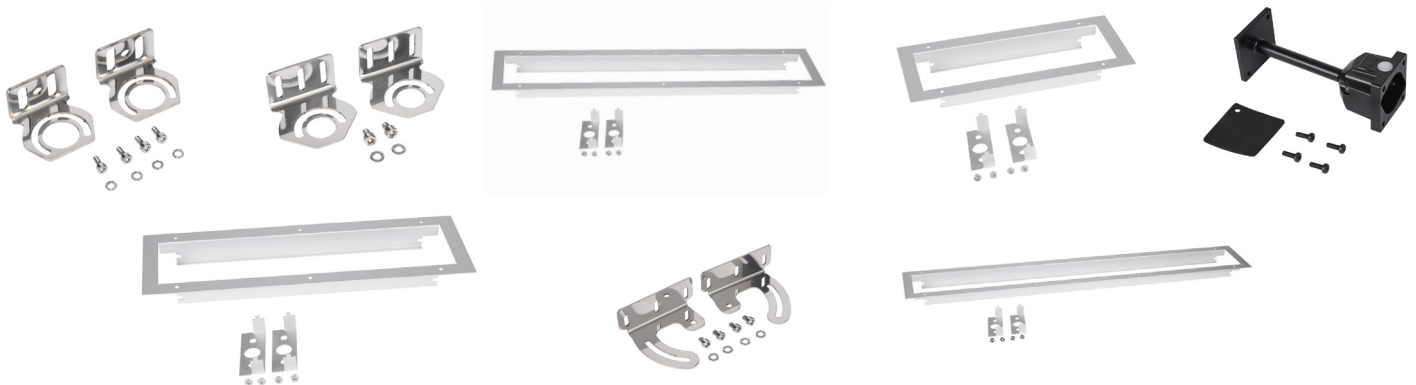

Industrial LED Lighting

Compact Alpha Series

Designed for use in different work environments:

A compact construction combining state-of-the-art LED technology with a sturdy, anodized aluminum casing highly resistant to liquids and machine tool debris.

Particularly suitable in workplaces where oils and other liquids are in use.

Herionova Cable Series

Used for application in diverse working environments.

Suitable for industrial applications, automation processes, medium and large CNC machines. State-of-the-art Light Emitting Diode (LED) technology inside a robust, anodized aluminum casing, resistant to vibrations and machining debris, front tempered frosted glass 0.16 in (4 mm) thick.

Particularly suitable in workplaces where oils and other liquids are in use.

Accessories

Compact Alpha Series LED Light Bars

Features

- Housing made entirely of anodized aluminum
- Outer diameter 1.57 in (40mm) to be integrated into confined workspaces
- 4 lengths available from 8.03 in (204mm) to 25.74 in (654mm)
- Operating temperature -20 to +45°C [-4 to +113°F]
- Wide light beam- 110°
- LED lifespan: (L 70) > 60,000 h
- Light color 5,000 K CRI 80
- Power supply 24VDC
- 9.8 ft (3m) power cord
- Attaching with included CAFX02 side-mounting brackets

Mounting bracket included with each light bar

Compact Alpha Series Replacement Bracket			
Part Number	Price	Description	Drawing Link
CAFX02	\$21.00	CCEA side bracket, replacement, stainless steel. For use with CCEA Compact Alpha series LED light bars.	PDF