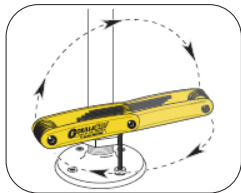

Turn & Flip feature eliminates constant removal and repositioning in screw head when working against obstructions.