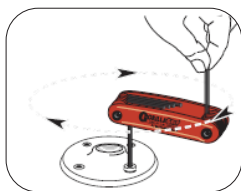

## GorillaGrip Fold-Out Sets

Bondhus GorillaGrip fold-out sets are compact, easy-to-use, and are built to handle a lot of torque. These are sturdy and simple for those looking for a tool that just works.

### Features

- Chamfered tool tips eliminate burrs and help tools seat in screws
- Corrosion-resistant ProGuard finish
- Speed-wrench feature
- Tools open from both the top and bottom
- Molded-in 90° stop
- Individual spacers between tools for easy tool selection