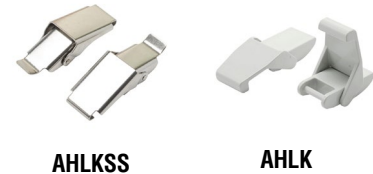

Heartland Series – Enclosure Accessories

Enclosure Shipping Schedule			
Same day	1 - 5 days	1 - 15 days	1 - 20 days

Color indicates shipping lead time in business days.

Heartland Series Enclosure Latch Kits		
Part Number	Price	Description
AHLKSS	\$8.00	AttaBox enclosure latch, replacement, quick-release, 304 stainless steel. Package of 2. For use with Heartland series enclosures.
AHLK	\$6.25	AttaBox enclosure latch, replacement, quick-release, polycarbonate. Package of 2. For use with Heartland series enclosures.

Heartland Series Enclosure Accessory Kit		
Part Number	Price	Description
AHAK	\$7.75	AttaBox mounting feet kit, polycarbonate. For use with Heartland series enclosures. Includes (4) mounting feet and mounting hardware.