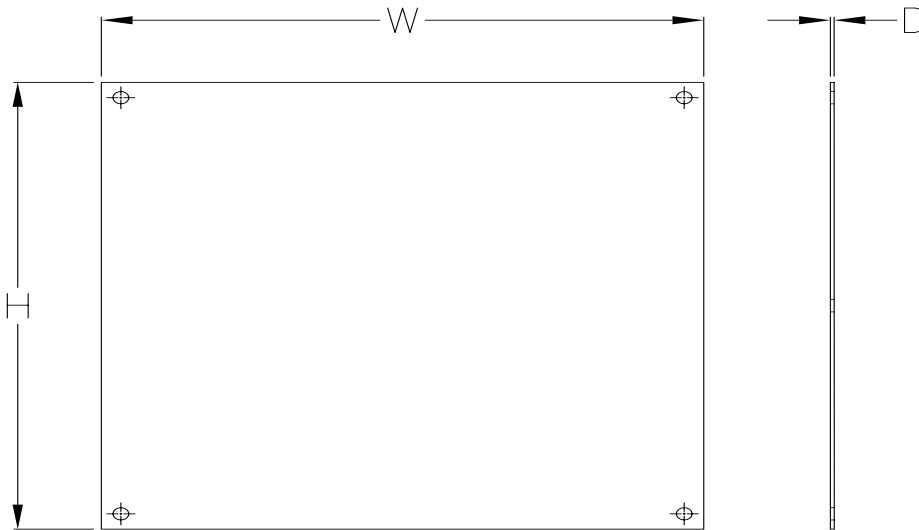

Aluminum subpanels

Subpanel Part Number	Price	Subpanel Size HxWxD	Enclosure Nominal Size HxW	Wt. (lb)
BP64A	\$5.00	4.88 x 2.88 x 0.081 [124 x 73 x 2.0]	6 x 4	0.1
BP66A	\$5.00	4.88 x 4.88 x 0.081 [124 x 124 2.0]	6 x 6	0.2
BP86A	\$6.00	6.88 x 4.88 x 0.081 [175 x 124] 2.0]	8 x 6	0.3
BP108A	\$9.25	8.88 x 6.88 x 0.081 [225 x 175 x 2.0]	10 x 8	0.5
BP1210A	\$11.00	10.88 x 8.88 x 0.081 [276 x 225 x 2.0]	12 x 10	0.8
BP1412A	\$13.25	12.88 x 10.88 x 0.081 [327 x 276 x 2.0]	14 x 12	1.1
BP1614A	\$17.25	14.88 x 12.88 x 0.081 [378 x 327 x 2.0]	16 x 14	1.5
BP1816A	\$22.50	16.88 x 14.88 x 0.081 [429 x 378 x 2.0]	18 x 16	2.5
BPM2016A	\$28.50	18.88 x 14.88 x 0.081 [479 x 378 x 2.0]	20 x 16	2.4
BPM2020A	\$79.00	18.0 x 18.0 x 0.129 [457 x 457 x 3.3]	20 x 20	3.7
BPM2420A	\$96.00	22.0 x 18.0 x 0.129 [558 x 457 x 3.3]	24 x 20	4.5
BPM2424A	\$118.00	22.0 x 22.0 x 0.129 [558 x 558 x 3.3]	24 x 24	5.4

Note: Dimensions in inches [millimeters].

Enclosure Shipping Schedule			
Same day	1 - 5 days	1 - 15 days	1 - 20 days

Color indicates shipping lead time in business days.

Dimensions

See our website: www.AutomationDirect.com for complete engineering drawings.