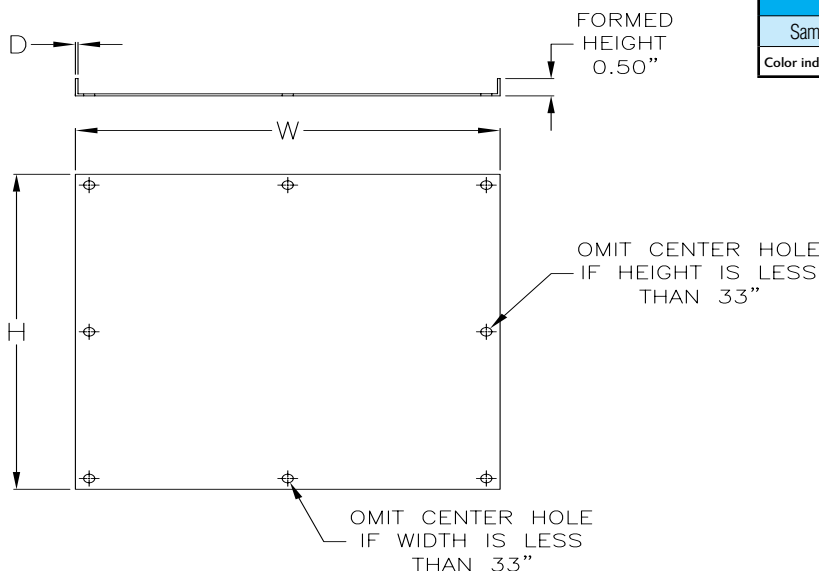

Note: Dimensions in inches [millimeters].

Subpanel Specifications		
Subpanel	Material	Finish
Carbon Steel	Carbon Steel	White polyester powder Finish
Aluminum	3003H14 Aluminum	Mill Finish

Aluminum subpanels

Subpanel Part Number	Price	Subpanel Size HxWxD	Enclosure Nominal Size HxW	Panel Type	Wt. (lb)
BPT1610A	\$33.00	13.00 x 8.50 x 0.081 [330 x 216 x 2.0]	16 x 10	Flat	1.0
BPT2016A	\$37.00	17.00 x 13.00 x 0.081 [432 x 330 x 2.0]	20 x 16	Flat	2.0
BPT2412A	\$36.00	21.00 x 9.00 x 0.081 [533 x 229 x 2.0]	24 x 12	Flat	4.5
BPT2420A	\$73.00	21.00 x 17.00 x 0.129 [533 x 432 x 3.3]	24 x 20	Flat	4.5
BPT2424A	\$90.00	21.00 x 21.00 x 0.129 [533 x 533 x 3.3]	24 x 24	Flat	5.5
BPT3020A	\$93.00	27.00 x 17.00 x 0.129 [686 x 432 x 3.3]	30 x 20	Flat	5.8
BPT3024A	\$115.00	27.00 x 21.00 x 0.129 [686 x 533 x 3.3]	30 x 24	Flat	7.0
BPT3630A	\$179.00	33.00 x 27.00 x 0.129 [838 x 686 x 3.3]	36 x 30	Flat	11
BPT4836A	\$260.00	33.00 x 45.00 x 0.129 [838 x 1143 x 3.3]	48 x 36	Formed	22
BPT6036A	\$322.00	57.00 x 33.00 x 0.129 [1448 x 838 x 3.3]	60 x 36	Formed	23

Note: Dimensions in inches [millimeters].

Dimensions

Enclosure Shipping Schedule

Same day	1 - 5 days	1 - 15 days	1 - 20 days
----------	------------	-------------	-------------

Color indicates shipping lead time in business days.