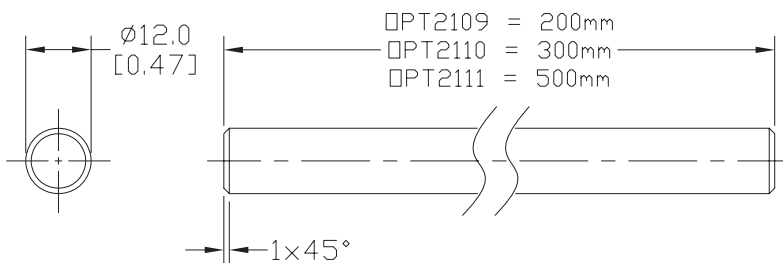

Mounting Rods

Mounting Rods

304 Stainless steel rods for mounting swivel brackets OPT2112 - OPT2127. Available in three lengths: 200mm, 300mm, and 500mm. 12mm diameter.

Mounting Rods for OPT2112-2127 Swivel Mounting Brackets			
Part Number	Price	Description	Weight lb (g)
OPT2109	\$11.00	Mounting rod, 12mm diameter, 200mm length, 304 stainless steel.	0.41 (185.97)
OPT2110	\$13.50	Mounting rod, 12mm diameter, 300mm length, 304 stainless steel.	0.60 (272.16)
OPT2111	\$17.50	Mounting rod, 12mm diameter, 500mm length, 304 stainless steel.	0.98 (444.52)

OPT2109, OPT2110, OPT2111

Dimensions

mm [inches]

Right-angle Mounting Bracket

Mounting bracket, right-angle, nickel-plated brass. For use with 12mm mounting rods OPT2109, OPT2110 & OPT2111.

Accessories for 12mm Sensors			
Part Number	Price	Description	Weight lb (g)
OPT2108	\$13.50	Mounting bracket, right-angle, nickel-plated brass. For use with 12mm mounting rods OPT2109, OPT2110 & OPT2111.	0.07 (31.8)

OPT2108

Dimensions

mm [inches]