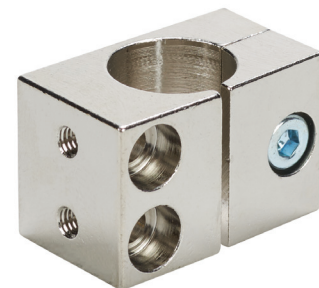

Mounting Rods

Mounting Rods

304 Stainless steel rods for mounting swivel brackets OPT2112 - OPT2127. Available in three lengths: 200mm, 300mm, and 500mm. 12mm diameter.

Mounting Rods for OPT2112-2127 Swivel Mounting Brackets			
Part Number	Price	Description	Weight lb (g)
OPT2109	\$11.00	Mounting rod, 12mm diameter, 200mm length, 304 stainless steel.	0.41 (185.97)
OPT2110	\$13.50	Mounting rod, 12mm diameter, 300mm length, 304 stainless steel.	0.60 (272.16)
OPT2111	\$17.50	Mounting rod, 12mm diameter, 500mm length, 304 stainless steel.	0.98 (444.52)

OPT2109, OPT2110, OPT2111

Dimensions

mm [inches]

Right-angle Mounting Bracket

Mounting bracket, right-angle, nickel-plated brass. For use with 12mm mounting rods OPT2109, OPT2110 & OPT2111.

Accessories for 12mm Sensors			
Part Number	Price	Description	Weight lb (g)
OPT2108	\$13.50	Mounting bracket, right-angle, nickel-plated brass. For use with 12mm mounting rods OPT2109, OPT2110 & OPT2111.	0.07 (31.8)

OPT2108

Dimensions

mm [inches]