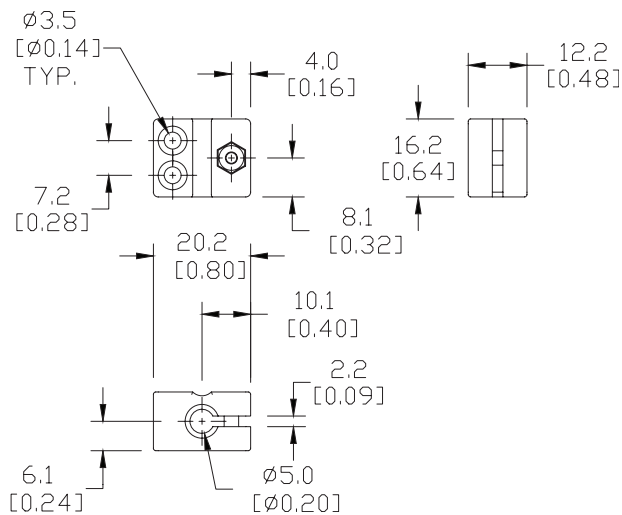

# Accessories for 5mm Sensors

## Right-angle Mounting Bracket

Mounting bracket, right-angle, plastic. For use with 5mm sensors.

| Accessories for 5mm Sensors |        |   |             |
|-----------------------------|--------|---|-------------|
| Part Number                 | Price  | Description   | Weight [lb] |
| OPT2100                     | \$6.00 | Mounting bracket, right-angle, plastic. For use with 5mm sensors. | 0.02        |

## Dimensions

mm [inches]

**OPT2100**

See our website: [www.AutomationDirect.com](http://www.AutomationDirect.com) for complete engineering drawings