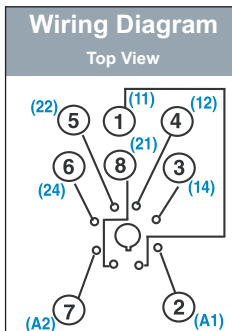

# 75 Series Socket Dimensions

### 750-2C-SKT Dimensions

### 750-3C-SKT Dimensions

Dimensions: in./mm

Bus Connector

Accessory		
Part Number	Description	Price
33-796-1	Coil bus connector used to connect multiple relays in parallel. Package includes 5 pairs of bus bars to connect up to 5 relays together.	<--->