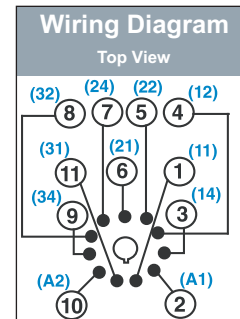

# 75 Series Socket Dimensions

### 750-2C-SKT Dimensions

### 750-3C-SKT Dimensions

Dimensions: in./mm

Bus Connector

Accessory		
Part Number	Description	Price
33-796-1	Coil bus connector used to connect multiple relays in parallel. Package includes 5 pairs of bus bars to connect up to 5 relays together.	<--->