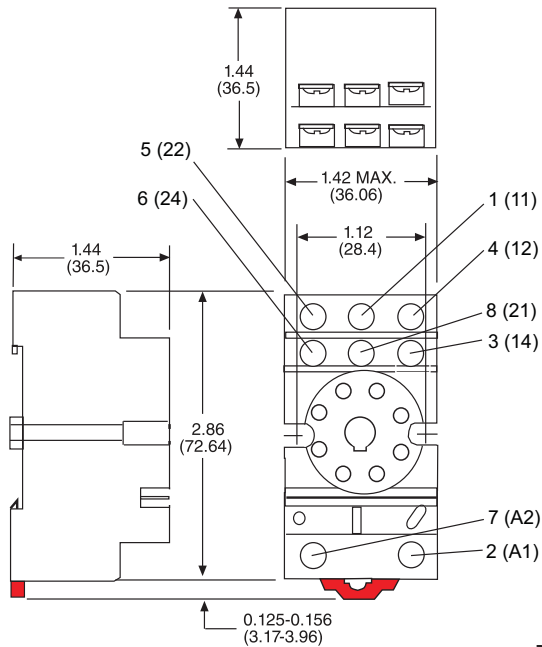

# 75 Series Socket Dimensions

### 750-2C-SKT Dimensions

### 750-3C-SKT Dimensions

Dimensions: in./mm

Bus Connector

Accessory		
Part Number	Description	Price
33-796-1	Coil bus connector used to connect multiple relays in parallel. Package includes 5 pairs of bus bars to connect up to 5 relays together.	<--->