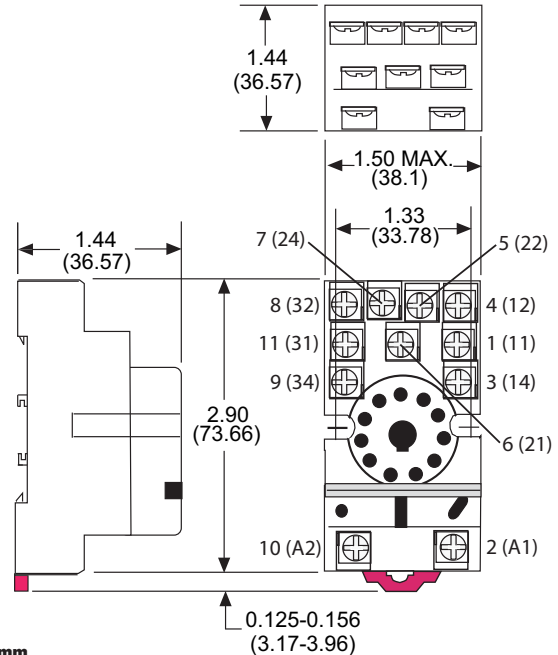

# 75 Series Socket Dimensions

### 750-2C-SKT Dimensions

### 750-3C-SKT Dimensions

Dimensions: in./mm

Bus Connector

Accessory		
Part Number	Description	Price
33-796-1	Coil bus connector used to connect multiple relays in parallel. Package includes 5 pairs of bus bars to connect up to 5 relays together.	<--->