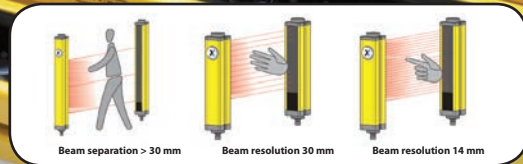

Safety is vital

Protect both people and machinery
with affordable safety devices

Starting at:

$277 U.S.

YBB-30S4-0250-G012
(sender)

Starting at:

$305 U.S.

YBB-30R4-0250-G012
(receiver)

Don't let price stand in the way of making a machine or process as safe as possible

It could cost you a lot more in the long run. But you don't need to overpay to get reliable, high-performance safety devices that conform to all the latest standards. Our prices on safety relays, switches and light curtains mean you can do even more to protect what's important.

Safety light curtains in finger (14mm) or hand (30mm) protection resolutions

- Protective height: 14mm resolution - 142 to 1045mm
  30mm resolution - 279 to 1827mm
- Operating distance: 14mm resolution - up to 3.5 m
  30mm resolution - up to 12 m
- Double PNP output
- M12 quick-disconnect models (order cable separately)
- IP65 rated; Type 4 and Category 4 PL e

JUST A FEW PRICES ON SAFETY DEVICES

Product Description

AutomationDirect
Price/Part Number

Safety light curtain with 30mm resolution - 24VDC, sender and receiver pair (sold separately) 0.25 to 12 meter operating distance, 279mm protective height, safety category 4

$277.00

YBB-30S4-0250-G012 (sender)

$305.00

YBB-30R4-0250-G012 (receiver)

Safety limit switch, pull-reset action, plunger actuator, 30mm plastic body, 1/2 NPT

$13.00

AP2R11X11

$88.00

LG5924-02-61-24

Research, price, buy at:

www.automationdirect.com/safety

Also Available

Order Today, Ships Today!

AUTOMATIONDIRECT.com

1-800-633-0405

the #1 value in automation