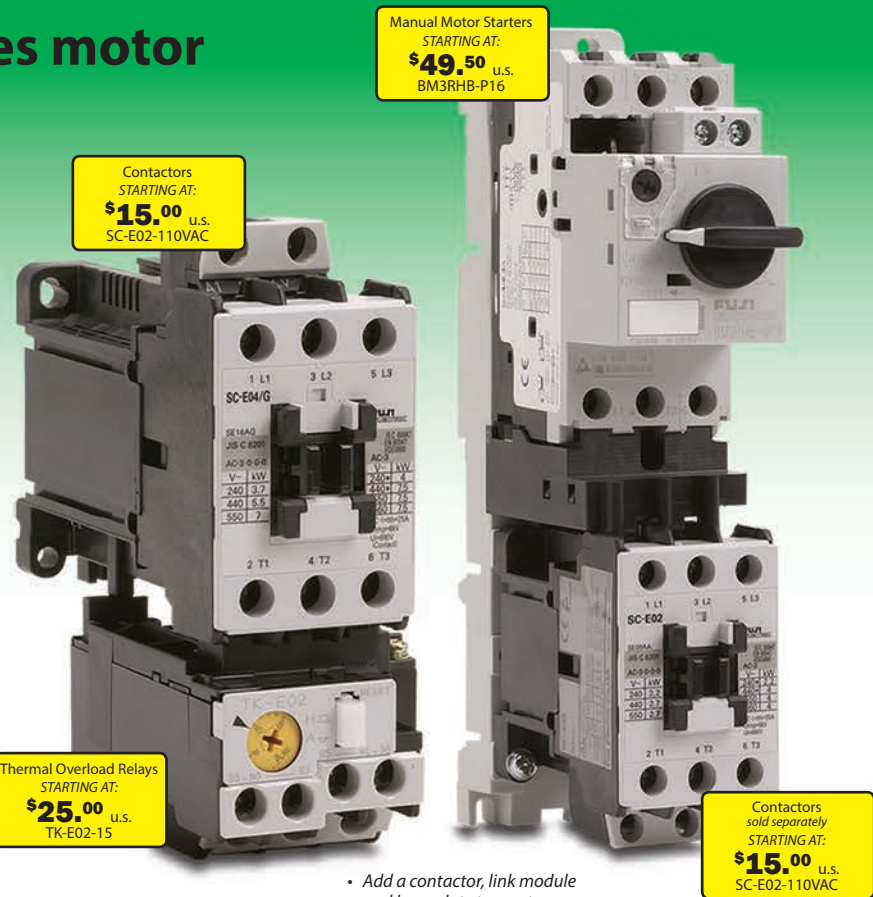

Fuji Electric Quality

At AutomationDirect Prices

DUO and Odyssey series motor controls up to 300 hp

Get Fuji Electric's best motor control solutions from AutomationDirect. With sizes up to 300 hp (at 480 VAC), this complete series of IEC contactors, overload relays, and manual starters offer you any motor control configuration you might need. Both the DUO and Odyssey line are available in 24 VAC, 24 VDC, 120 VAC, 240 VAC, 380-575 VAC coil versions.

- Order one or 100, you get our low everyday prices!
- In stock and ready for same-day shipping for orders received by 6 PM E.T. (with credit card or pre-approved credit)

Contactors are available with:

- Multiple compact frame sizes up to 300 hp
- 24 VDC, 24 VAC, 120 VAC, 240 VAC, 380-575 VAC coils
- Larger models use a SUPERMAGNET™ for high operating reliability
- Finger protection terminals

Manual Motor Starters feature:

- UL 508E listed (Type E and Type F group motor rated)
- Two frame sizes up to 63 amps
- Up to 50 kA short circuit current rating (SCCR) at 480 VAC
- Thermal and magnetic protection
- Manual ON/OFF control with lockout capability

• Add a contactor, link module and base plate to create a combination starter

Motor Controls Contractors/Starters	AutomationDirect Fuji	VS.	Allen-Bradley	ABB
9 Amp Contactor	$15.00 SC-E02-110VAC		$109.00 * 100-C09D10	$37.22 * A9-30-10-84
40 Amp Contactor	$52.50 SC-E2-110VAC		$243.00 100-C37D00	$141.88 * A40-30-10-84
10 Amp Motor Starter	$52.50 BM3RHB-010			$166.70 MS325-12.5

* This product includes 1 N.O. Aux contact

All prices are U.S. published prices. AutomationDirect prices as of 4/15/2015. Allen-Bradley prices taken from www.wemerelectric.com 5/8/2015. ABB prices taken from www.galco.com 5/8/2015. Prices and specifications may vary by dealer and configuration. Prices subject to change without notice.

Research, price, buy at: www.automationdirect.com/motorcontrols