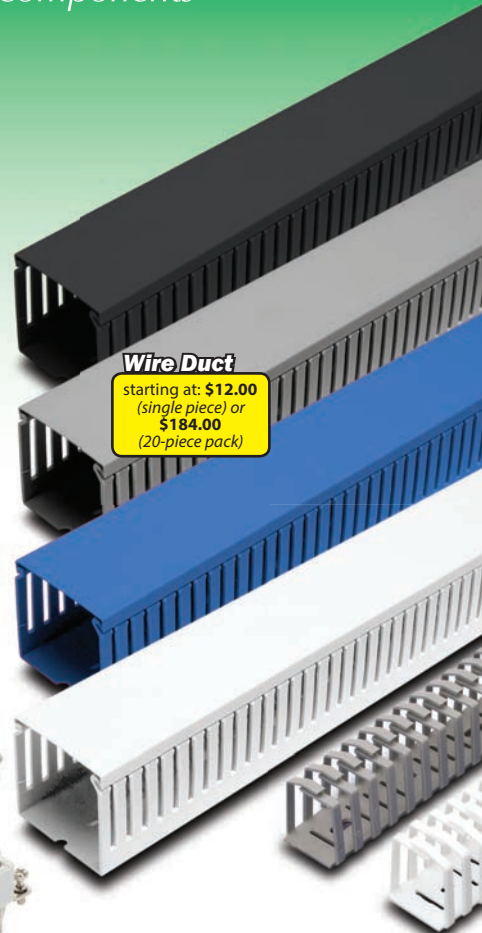

Build your control system for less!

with our everyday low prices on high-quality components

From cable to wire duct ...

Flexible **multi-conductor control cable** is suitable for wet and dry locations, and is resistant to sunlight, oil and moisture penetration.

- Conductor sizes from 18 to 10 gauge
- 3 to 41 unshielded conductors
- Available in 100, 250, 500 and 1,000-foot reels
- UL and CSA approved, RoHS compliant

Heavy-duty **multi-wire connectors** quickly and reliably connect wiring in applications such as machinery, robots, and control and signal circuits.

- Build custom connectors from components
- 3 to 108-pin configurations
- 3A to 32B sizes
- Bulkhead or surface mount housings with standard or automatic covers

Keep your wiring in order with Iboco rigid or flexible **wire duct** in a choice of styles and colors.

- Standard or thin finger slotted styles, and solid duct for special applications
- Standard duct in gray, blue and black
- Sold per 2-meter piece for convenience or in cost-saving multi-packs

Research, price, buy at:
www.automationdirect.com/wiring-solutions

Also Available

Order Today, Ships Today!

AUTOMATIONDIRECT.com
1-800-633-0405

the #1 value in automation