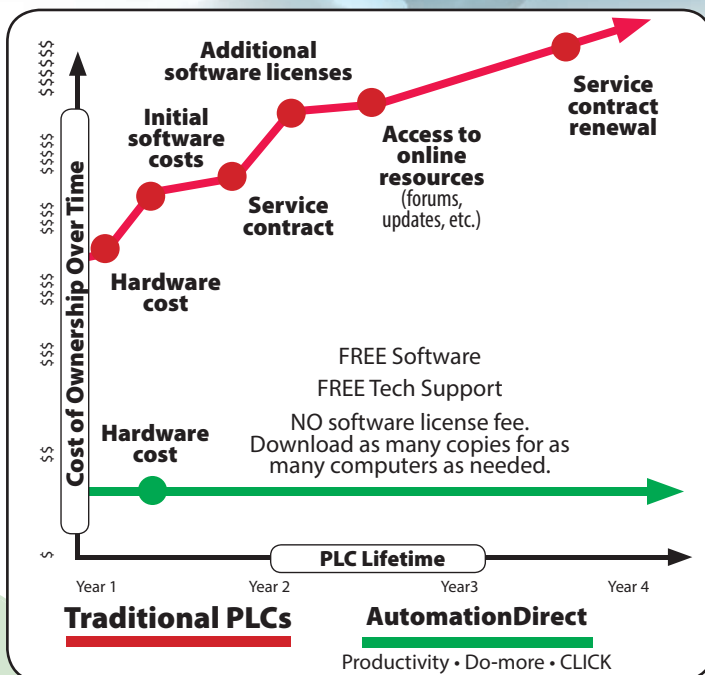

Do-more

PLC CPU starting at **\$299**

Productivity²⁰⁰⁰

PLC CPU 5 comm ports **\$255**

CLICK
Koyo

Basic PLC starting at **\$69**

Ethernet PLC starting at **\$129**

Traditional PLCs come with traditional costs

Just pay once ... because once is enough!

With traditional suppliers the "upfront" price is not always the price you pay. The costs associated with service contracts, software licenses, access to online resources, etc. can make your PLC purchase a long and painful one.