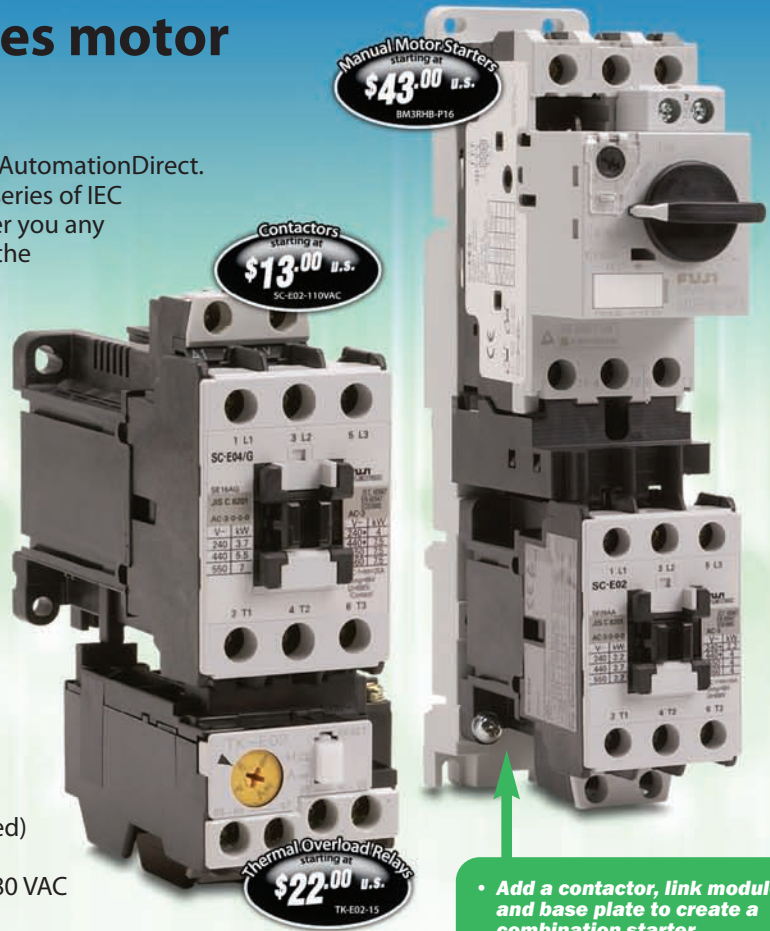

Fuji Electric quality

At AutomationDirect Prices

DUO and Odyssey series motor controls up to 300 hp

Get Fuji Electric's best motor control solutions from AutomationDirect. With sizes up to 300 hp (at 480 VAC), this complete series of IEC contactors, overload relays, and manual starters offer you any motor control configuration you might need. Both the DUO and Odyssey line are available in 24 VAC, 24 VDC, 120 VAC, and 240 VAC coil versions.

- **Order one or 100, you get our low everyday prices!**
- **In stock and ready for same-day shipping for orders received by 6 PM E.T. (with credit card or pre-approved credit)**

Contactors are available with:

- Three compact frame sizes up to 300 hp
- 24 VDC, 24 VAC, 120 VAC and 240 VAC coils
- Larger models use a SUPER MAGNET™ for high operating reliability
- Finger protection terminals

Manual Motor Starters feature:

- UL 508E listed (Type E and Type F group motor rated)
- Two frame sizes up to 63 amps
- Up to 50 kA short circuit current rating (SCCR) at 480 VAC
- Thermal and magnetic protection
- Manual ON/OFF control with lockout capability

• Add a contactor, link module and base plate to create a combination starter

CHECK OUT OUR PRICES

Motor Controls	AutomationDirect Fuji	VS.	Allen-Bradley	GE	ABB
9 Amp Contactor	$13.00 SC-E02-110VAC		$85.00 * 100-C09D10	$88.10 CL00A310TJ	$78.00 * A9-30-10-84
40 Amp Contactor	$46.00 SC-E2-110VAC		$190.00 100-C37D00	$219.50 CL06A311MJ	$297.00 * A40-30-10-84
10 Amp Motor Starter	$46.00 BM3RHB-010		$195.00 140M-C2E-C10	$130.00 GPS1BHAK	$192.00 MS325-12.5

* This product includes 1 N.O. Aux contact

**BEST INDUSTRIAL
AUTOMATION DISTRIBUTOR**
IEN Best Brand 2007

**Order Today,
Ships Today!***

www.automationdirect.com

For complete information or to order online, visit:
www.automationdirect.com/motorcontrols

1-800-633-0405

AUTOMATIONDIRECT.com
the #1 value in automation