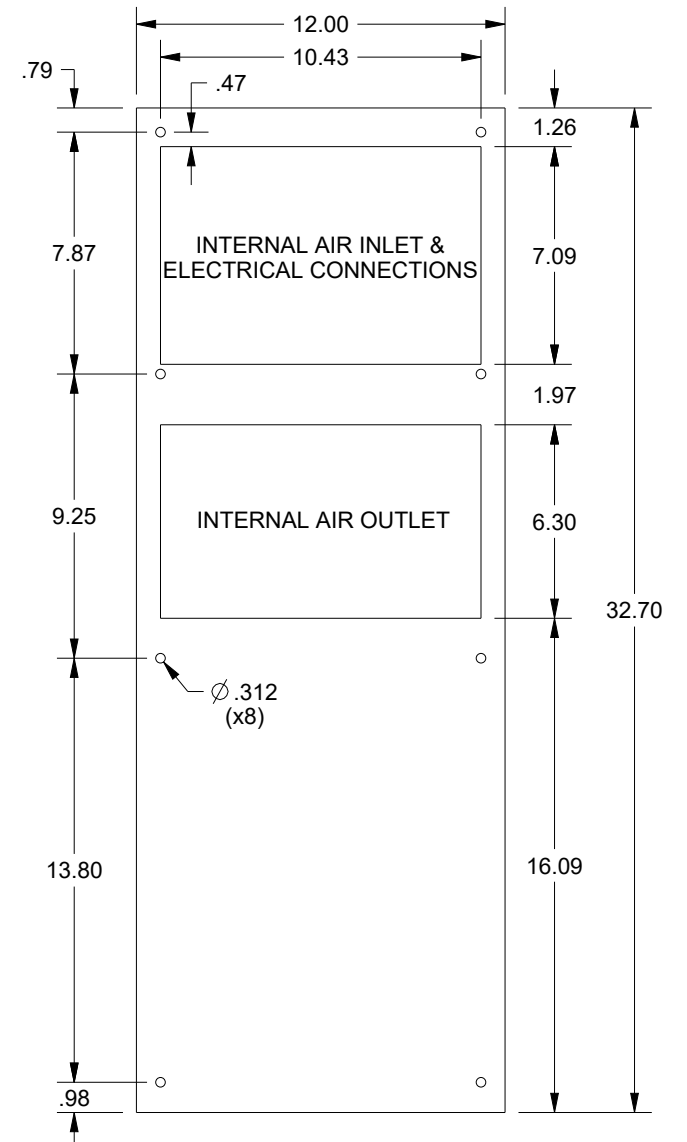

SAGINAW CONTROL & ENGINEERING

SCE-AC1870B460VSS

MOUNTING PATTERN