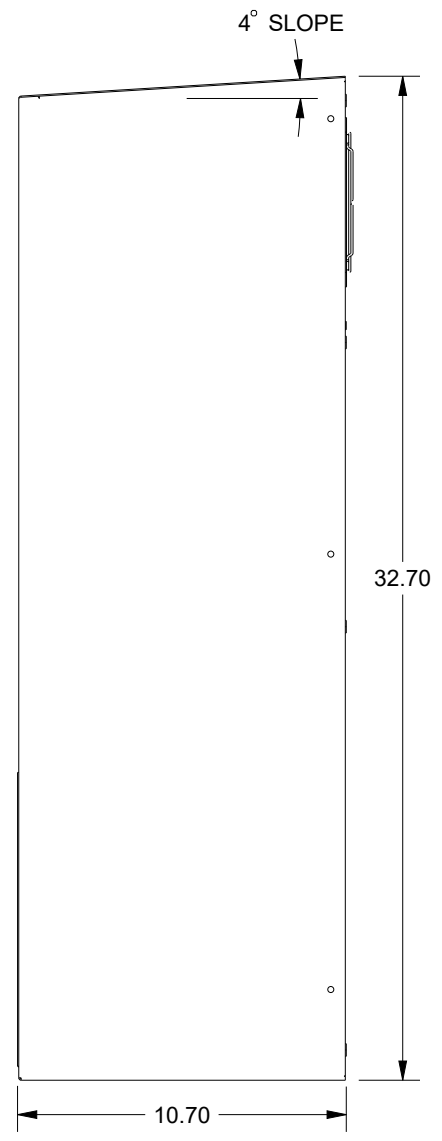

SAGINAW CONTROL & ENGINEERING

SCE-AC1870B460VSS

MOUNTING PATTERN