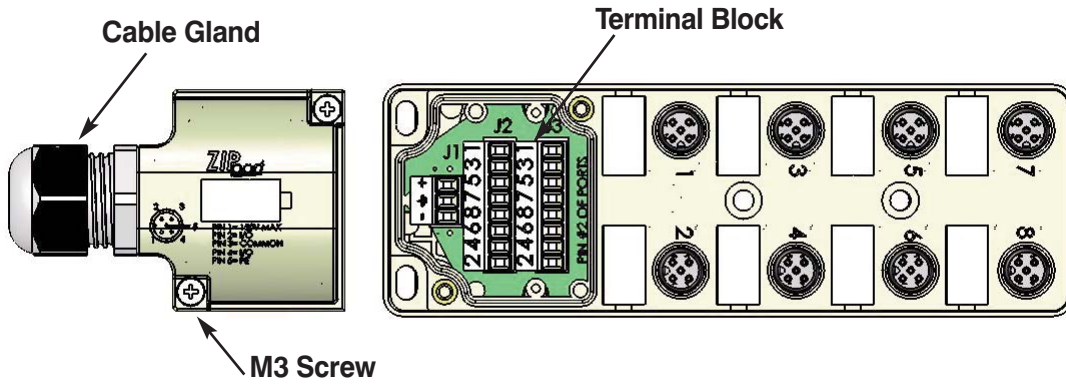

Junction Block with 5-meter cable ZP-JBH85-2P-5

Cable

Dimensions

Pin Out Table	
M12 8 Port 5-Pin ZipPort	
Function	Cable O.D. 0.43"
+V	Brown
-V	Blue
Ground	Green/Yellow
Port 1 Pin 2	Gray/Pink
Port 1 Pin 4	White
Port 2 Pin 2	Red/Blue
Port 2 Pin 4	Green
Port 3 Pin 2	White/Green
Port 3 Pin 4	Yellow
Port 4 Pin 2	Brown/Green
Port 4 Pin 4	Gray
Port 5 Pin 2	White/Yellow
Port 5 Pin 4	Pink
Port 6 Pin 2	Yellow/Brown
Port 6 Pin 4	Red
Port 7 Pin 2	White/Gray
Port 7 Pin 4	Black
Port 8 Pin 2	Gray/Brown
Port 8 Pin 4	Violet