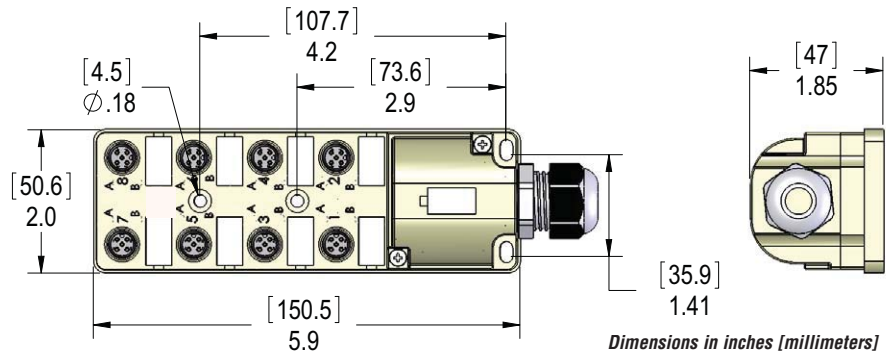

Junction Block with 5-meter cable ZP-JBH85-2P-5

Cable

Dimensions

Pin Out Table	
M12 8 Port 5-Pin ZipPort	
Function	Cable O.D. 0.43"
+V	Brown
-V	Blue
Ground	Green/Yellow
Port 1 Pin 2	Gray/Pink
Port 1 Pin 4	White
Port 2 Pin 2	Red/Blue
Port 2 Pin 4	Green
Port 3 Pin 2	White/Green
Port 3 Pin 4	Yellow
Port 4 Pin 2	Brown/Green
Port 4 Pin 4	Gray
Port 5 Pin 2	White/Yellow
Port 5 Pin 4	Pink
Port 6 Pin 2	Yellow/Brown
Port 6 Pin 4	Red
Port 7 Pin 2	White/Gray
Port 7 Pin 4	Black
Port 8 Pin 2	Gray/Brown
Port 8 Pin 4	Violet