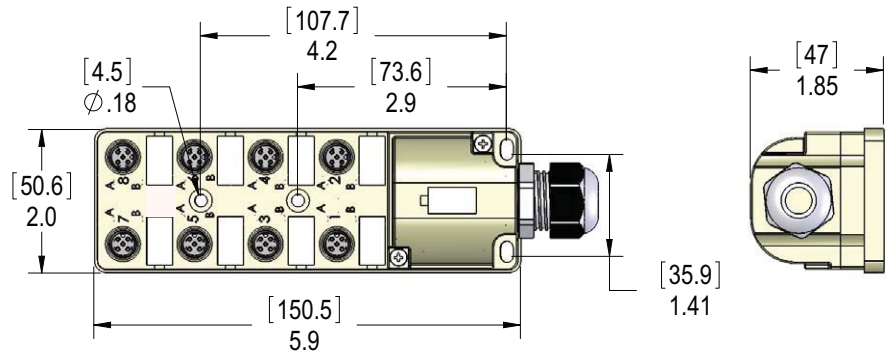

Cable

Dimensions

Pin Out Table	
M12 8 Port 5-Pin ZipPort	
Function	Cable O.D. 0.43"
+V	Brown
-V	Blue
Ground	Green/Yellow
Port 1 Pin 2	Gray/Pink
Port 1 Pin 4	White
Port 2 Pin 2	Red/Blue
Port 2 Pin 4	Green
Port 3 Pin 2	White/Green
Port 3 Pin 4	Yellow
Port 4 Pin 2	Brown/Green
Port 4 Pin 4	Gray
Port 5 Pin 2	White/Yellow
Port 5 Pin 4	Pink
Port 6 Pin 2	Yellow/Brown
Port 6 Pin 4	Red
Port 7 Pin 2	White/Gray
Port 7 Pin 4	Black
Port 8 Pin 2	Gray/Brown
Port 8 Pin 4	Violet