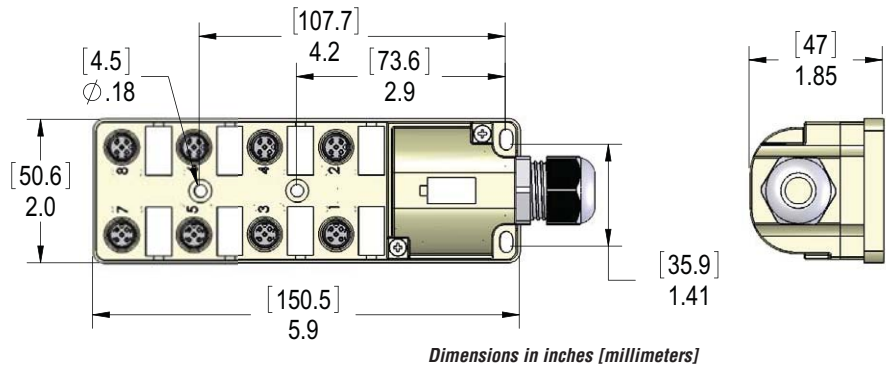

Junction Block with 5-meter cable

ZP-JBH84-2P-5

Cable

Dimensions

Pin Out Table	
M12 8 Port 4-Pin ZipPort	
Function	Cable O.D. 0.35"
+V	Brown
-V	Blue
Ground	Green/Yellow
Port 1 Pin 4	White
Port 2 Pin 4	Green
Port 3 Pin 4	Yellow
Port 4 Pin 4	Gray
Port 5 Pin 4	Pink
Port 6 Pin 4	Red
Port 7 Pin 4	Black
Port 8 Pin 4	Violet