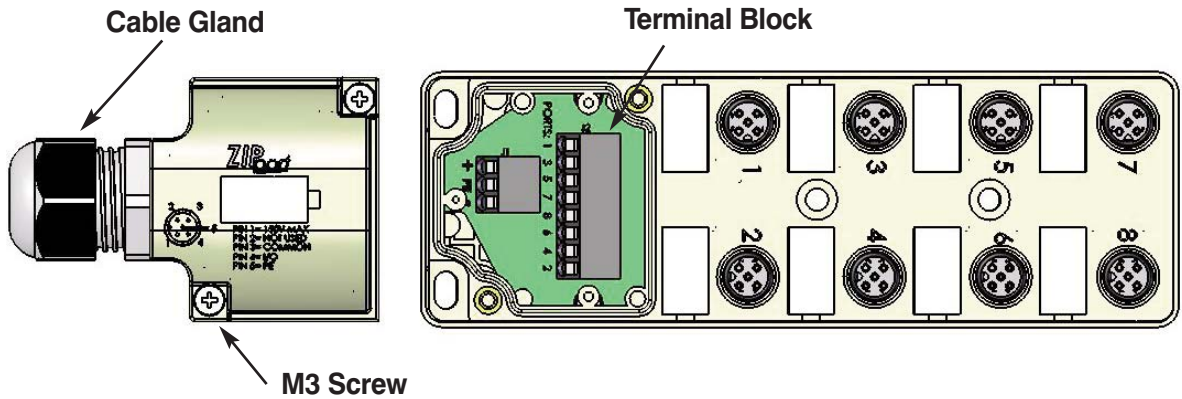

Junction Block with 5-meter cable

ZP-JBH84-2P-5

Cable

Dimensions

Pin Out Table	
M12 8 Port 4-Pin ZipPort	
Function	Cable O.D. 0.35"
+V	Brown
-V	Blue
Ground	Green/Yellow
Port 1 Pin 4	White
Port 2 Pin 4	Green
Port 3 Pin 4	Yellow
Port 4 Pin 4	Gray
Port 5 Pin 4	Pink
Port 6 Pin 4	Red
Port 7 Pin 4	Black
Port 8 Pin 4	Violet