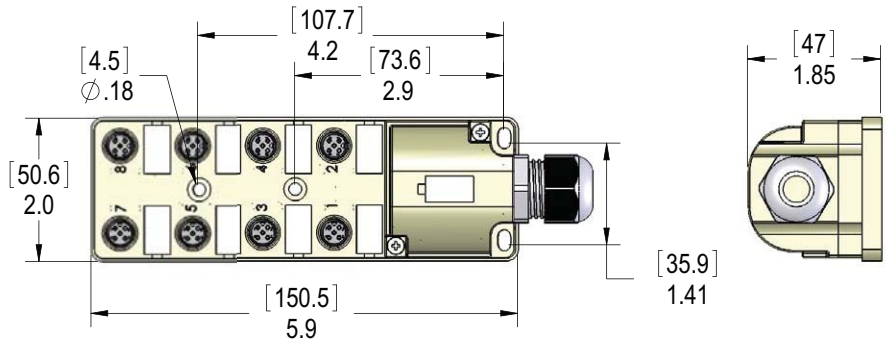

Cable

Dimensions

Pin Out Table	
M12 8 Port 4-Pin ZipPort	
Function	Cable O.D. 0.35"
+V	Brown
-V	Blue
Ground	Green/Yellow
Port 1 Pin 4	White
Port 2 Pin 4	Green
Port 3 Pin 4	Yellow
Port 4 Pin 4	Gray
Port 5 Pin 4	Pink
Port 6 Pin 4	Red
Port 7 Pin 4	Black
Port 8 Pin 4	Violet