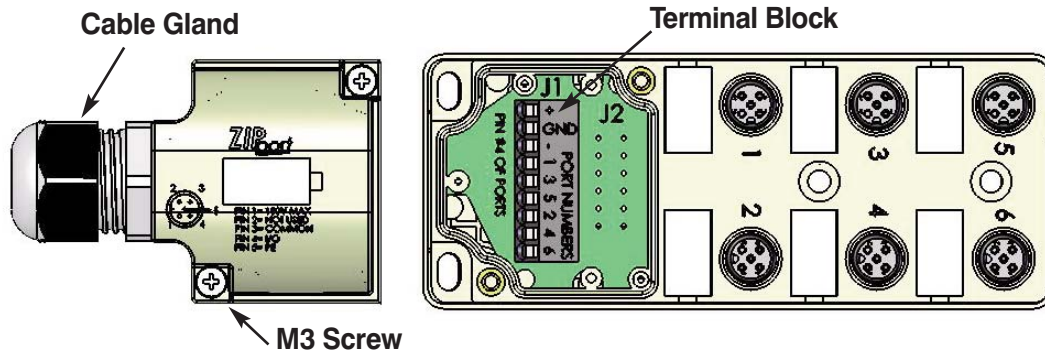

Junction Block with 5-meter cable ZP-JBH64-2P-5

Cable

Dimensions

Pin Out Table	
M12 6 Port 4-Pin ZipPort	
Function	Cable O.D. 0.35"
+V	Brown
-V	Blue
Ground	Green/Yellow
Port 1 Pin 4	White
Port 2 Pin 4	Green
Port 3 Pin 4	Yellow
Port 4 Pin 4	Gray
Port 5 Pin 4	Pink
Port 6 Pin 4	Red