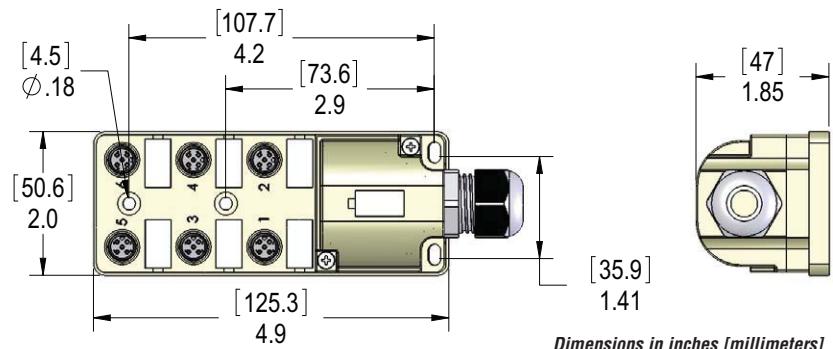

Junction Block with 5-meter cable ZP-JBH64-2P-5

Cable

Dimensions

Pin Out Table	
M12 6 Port 4-Pin ZipPort	
Function	Cable O.D. 0.35"
+V	Brown
-V	Blue
Ground	Green/Yellow
Port 1 Pin 4	White
Port 2 Pin 4	Green
Port 3 Pin 4	Yellow
Port 4 Pin 4	Gray
Port 5 Pin 4	Pink
Port 6 Pin 4	Red