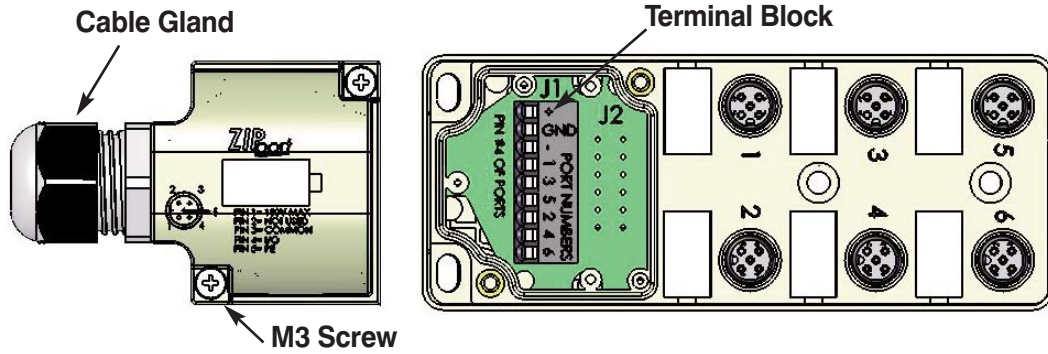

Junction Block with 5-meter cable ZP-JBH64-2N-5

Cable

Dimensions

Pin Out Table	
M12 6 Port 4-Pin ZipPort	
Function	Cable O.D. 0.35"
+V	Brown
-V	Blue
Ground	Green/Yellow
Port 1 Pin 4	White
Port 2 Pin 4	Green
Port 3 Pin 4	Yellow
Port 4 Pin 4	Gray
Port 5 Pin 4	Pink
Port 6 Pin 4	Red