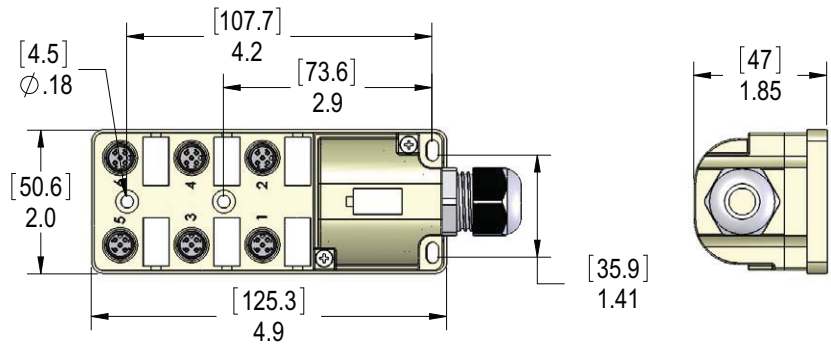

Junction Block with 5-meter cable ZP-JBH64-2N-5

Cable

Dimensions

Pin Out Table	
M12 6 Port 4-Pin ZipPort	
Function	Cable O.D. 0.35"
+V	Brown
-V	Blue
Ground	Green/Yellow
Port 1 Pin 4	White
Port 2 Pin 4	Green
Port 3 Pin 4	Yellow
Port 4 Pin 4	Gray
Port 5 Pin 4	Pink
Port 6 Pin 4	Red