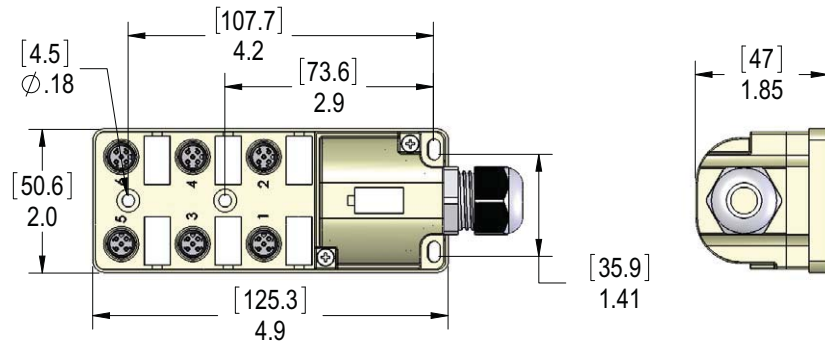

Cable

Dimensions

Dimensions in inches [millimeters]

Pin Out Table

M12 6 Port 4-Pin ZipPorts	
Function	Cable O.D. 0.35"
+V	Brown
-V	Blue
Ground	Green/Yellow
Port 1 Pin 4	White
Port 2 Pin 4	Green
Port 3 Pin 4	Yellow
Port 4 Pin 4	Gray
Port 5 Pin 4	Pink
Port 6 Pin 4	Red