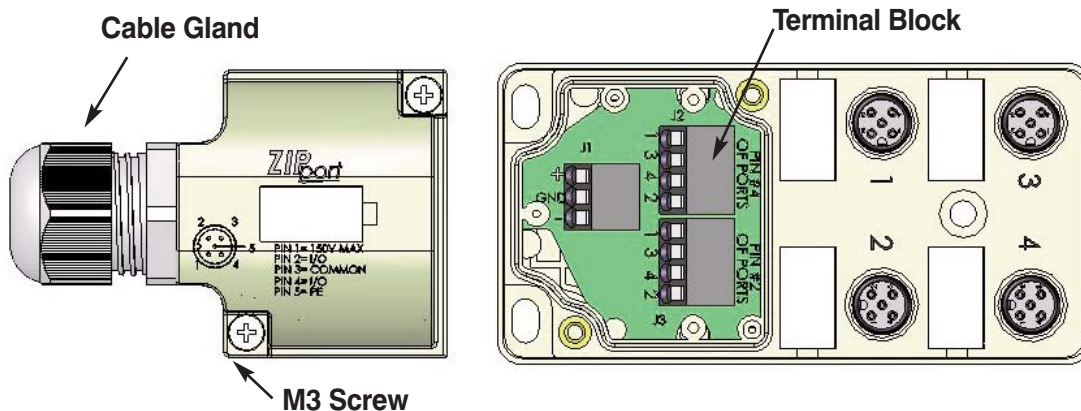

# Junction Block with 5-meter cable ZP-JBH45-2N-5

## Cable

## Dimensions

Dimensions in inches [millimeters]

Pin Out Table	
M12 4 Port 5-Pin ZipPort	
Function	Cable O.D. 0.38"
+V	Brown
-V	Blue
Ground	Green/Yellow
Port 1 Pin 2	Pink
Port 2 Pin 4	White
Port 3 Pin 2	Red
Port 4 Pin 4	Green
Port 5 Pin 2	Black
Port 6 Pin 4	Yellow
Port 7 Pin 2	Violet
Port 8 Pin 4	Gray