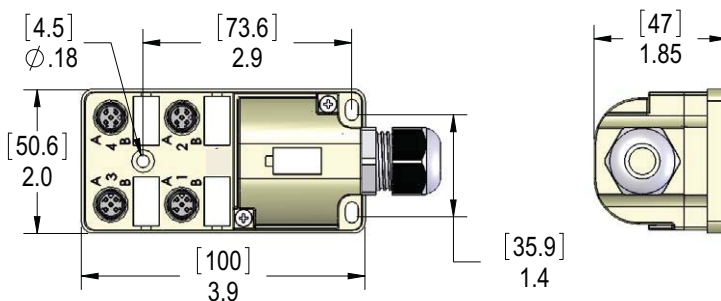

# Junction Block with 5-meter cable ZP-JBH45-2N-5

## Dimensions

Dimensions in inches [millimeters]

Pin Out Table	
M12 4 Port 5-Pin ZipPort	
Function	Cable O.D. 0.38"
+V	Brown
-V	Blue
Ground	Green/Yellow
Port 1 Pin 2	Pink
Port 2 Pin 4	White
Port 3 Pin 2	Red
Port 4 Pin 4	Green
Port 5 Pin 2	Black
Port 6 Pin 4	Yellow
Port 7 Pin 2	Violet
Port 8 Pin 4	Gray