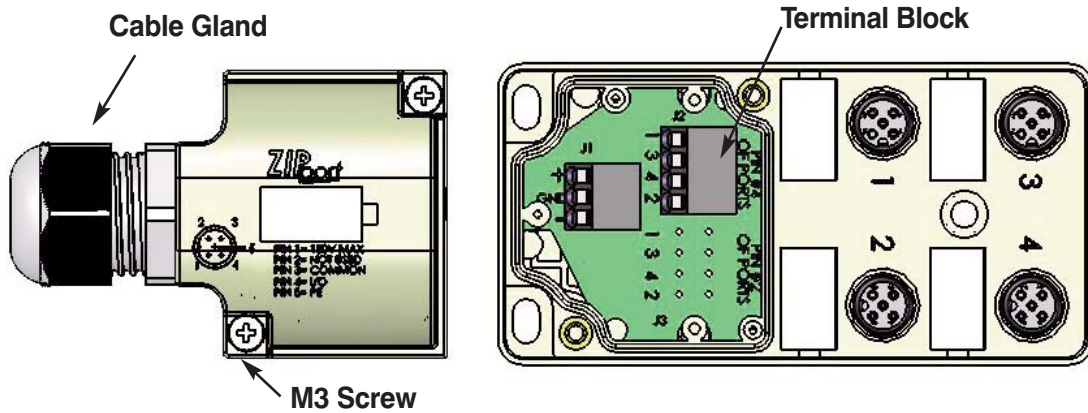

Junction Block with 5-meter cable ZP-JBH44-2P-5

Cable

Dimensions

Dimensions in inches [millimeters]

Pin Out Table	
M12 4 Port 4-Pin ZipPort	
Function	Cable O.D. 0.34"
+V	Brown
-V	Blue
Ground	Green/Yellow
Port 1 Pin 4	White
Port 2 Pin 4	Green
Port 3 Pin 4	Yellow
Port 4 Pin 4	Gray