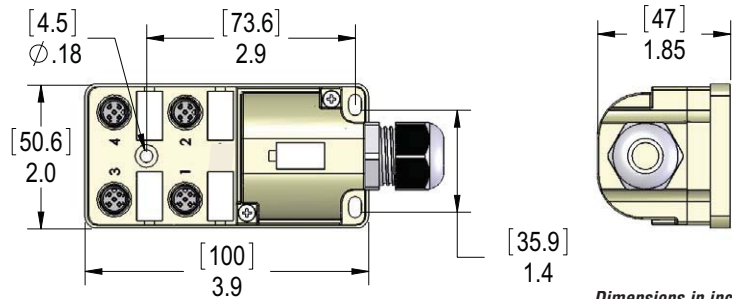

Junction Block with 5-meter cable ZP-JBH44-2P-5

Cable

Dimensions

Dimensions in inches [millimeters]

Pin Out Table	
M12 4 Port 4-Pin ZipPort	
Function	Cable O.D. 0.34"
+V	Brown
-V	Blue
Ground	Green/Yellow
Port 1 Pin 4	White
Port 2 Pin 4	Green
Port 3 Pin 4	Yellow
Port 4 Pin 4	Gray