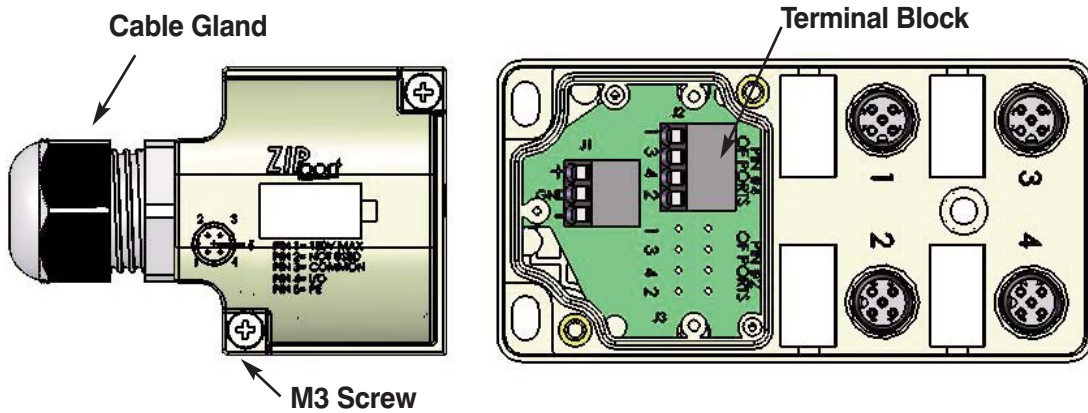

Junction Block with 5-meter cable ZP-JBH44-2N-5

Cable

Dimensions

Wiring

Pin Out Table	
M12 4 Port 4-Pin ZipPort	
Function	Cable O.D. 0.34"
+V	Brown
-V	Blue
Ground	Green/Yellow
Port 1 Pin 4	White
Port 2 Pin 4	Green
Port 3 Pin 4	Yellow
Port 4 Pin 4	Gray