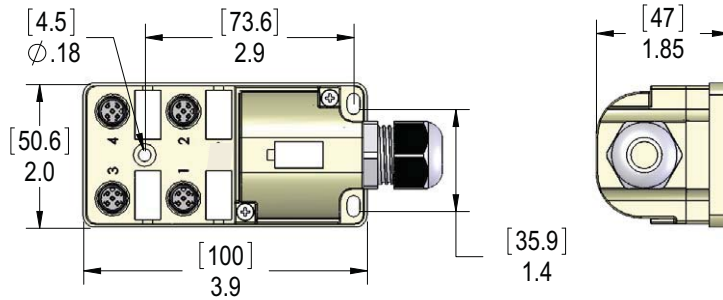

Junction Block with 5-meter cable ZP-JBH44-2N-5

Cable

Dimensions

Wiring

Pin Out Table	
M12 4 Port 4-Pin ZipPort	
Function	Cable O.D. 0.34"
+V	Brown
-V	Blue
Ground	Green/Yellow
Port 1 Pin 4	White
Port 2 Pin 4	Green
Port 3 Pin 4	Yellow
Port 4 Pin 4	Gray