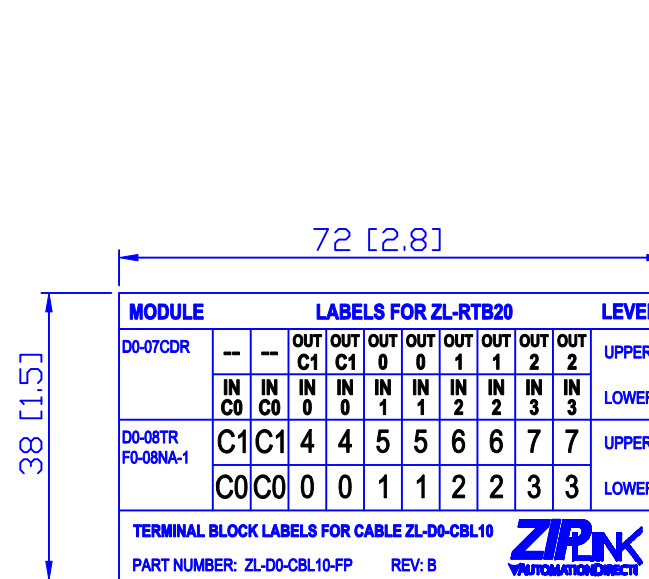

REVISIONS:
 MARCH 6, 2008
 ADDED PN AND REV.
 REVISION B

MATERIAL: VINYL, ADHESIVE BACKED
 TEXT: BLACK LETTERS ON WHITE BACKGROUND
 CARRIER: DIE CUT ON SHEET AS SHOWN
 1 PLOTTED INCH = 25.4 DRAWING UNITS