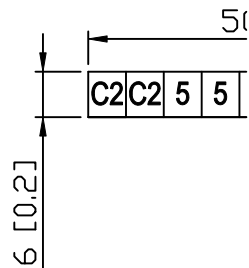

REVISIONS:
 MARCH 6, 2008
 ADDED PN AND REV.
 REVISION B

MATERIAL: VINYL, ADHESIVE BACKED
 TEXT: BLACK LETTERS ON WHITE BACKGROUND
 CARRIER: DIE CUT ON SHEET AS SHOWN
 1 PLOTTED INCH = 25.4 DRAWING UNITS