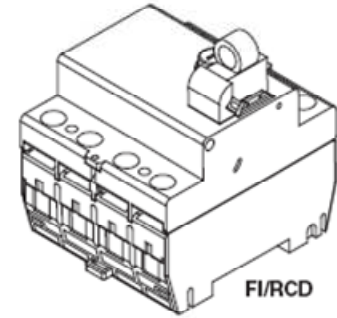

EATON
 Powering Business Worldwide

WMZPLK
 www.eaton.com
 5 - 7mm Ø Lockout attachment
 qty 5 Schaltsperre

7 8 6 8 8 5 0 0 0 0 0 6 8

MADE IN USA

PN-45071
 Printed in U.S.A.