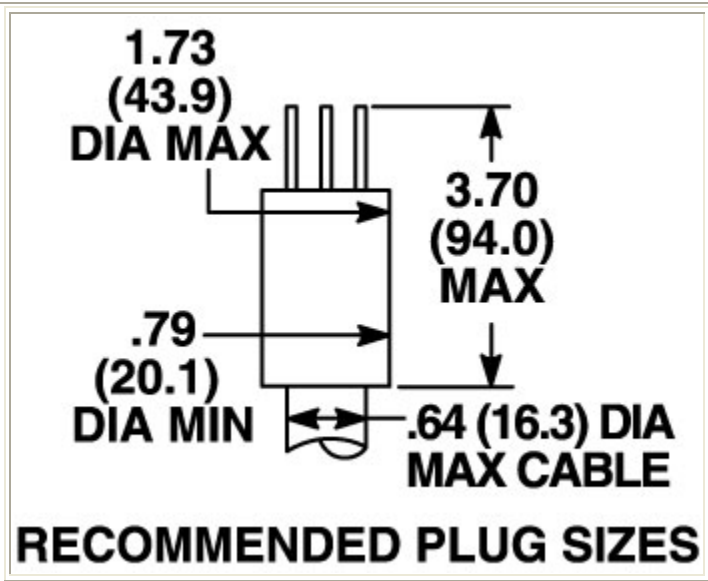

# BLDMP

Lockout Device.

## Product Specifications

<b>Product Style</b>	Lockout Device.
<b>Accessory Type/ For Use With</b>	Molded/Small Plugs and Connectors.
<b>Catalog Page</b>	<a href="#">Click here for catalog page</a>

**BRYANT®**