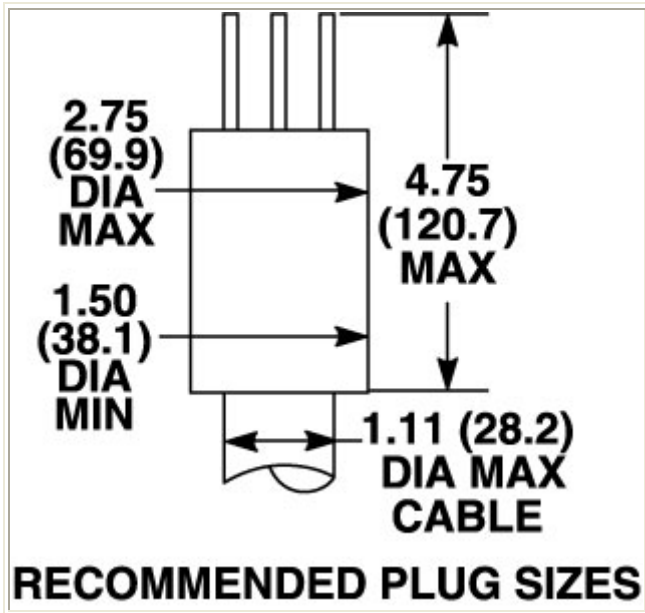

# BLD

Lockout Device.

## Product Specifications

<b>Product Style</b>	Lockout Device.
<b>Accessory Type/ For Use With</b>	Medium Plugs and Connectors.
<b>Catalog Page</b>	<a href="#">Click here for catalog page</a>

**BRYANT®**