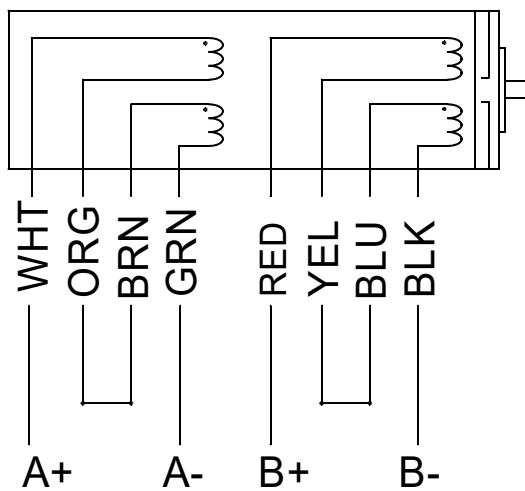

STP-MTRAC(H) NEMA 42 Stepper Motor Wiring
 and
 STP-EXT42(H) NEMA 42 Extension Cable Wiring

Pin No. vs. Lead Wire Color

39-01-2100 PIN No.	Color
1	WHT
2	ORG
3	GRN
4	BRN
5	RED
6	YEL
7	BLK
8	BLU
9	Drain wire
10	---

Bi-polar series

Bi-polar parallel

Stepper Drive Terminals