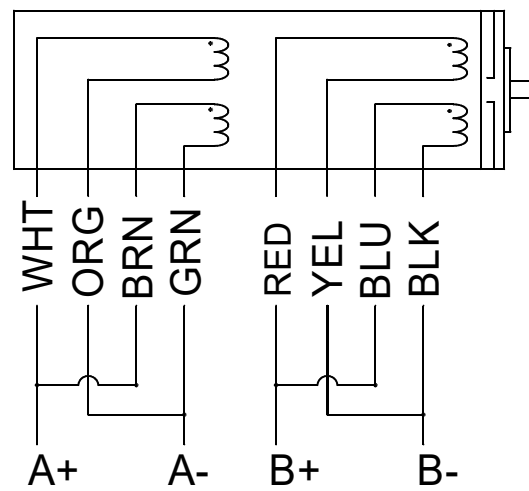

STP-MTRAC(H) NEMA 42 Stepper Motor Wiring
 and
 STP-EXT42(H) NEMA 42 Extension Cable Wiring

Pin No. vs. Lead Wire Color

39-01-2100 PIN No.	Color
1	WHT
2	ORG
3	GRN
4	BRN
5	RED
6	YEL
7	BLK
8	BLU
9	Drain wire
10	---

Bi-polar series

Bi-polar parallel

Stepper Drive Terminals