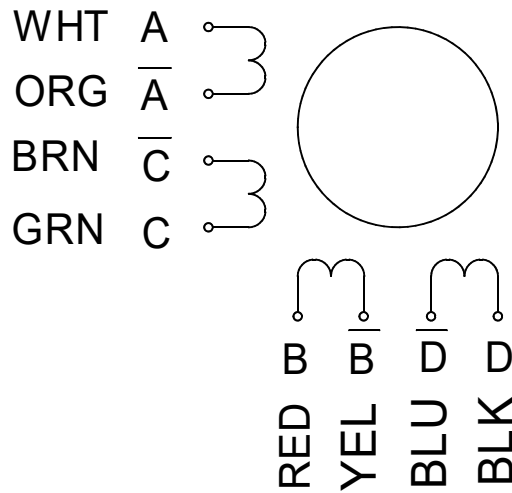

STP-MTRAC(H) NEMA 42 Stepper Motor Wiring
 and
 STP-EXT42(H) NEMA 42 Extension Cable Wiring

Pin No. vs. Lead Wire Color

39-01-2100 PIN No.	Color
1	WHT
2	ORG
3	GRN
4	BRN
5	RED
6	YEL
7	BLK
8	BLU
9	Drain wire
10	---

Bi-polar series

Bi-polar parallel

Stepper Drive Terminals