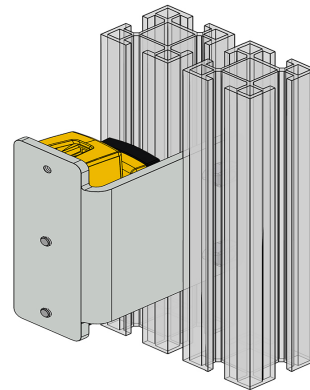

SSP

Safety System Products

HOLDX RS-Z-MF2

Mounting fitting HOLDX RS for wing doors incl. screws

Your advantages

[To the downloads ►](#)

we simplify safety

HOLDX RS-Z-MF2

General data

Item number	SP-X-71-002-07
Type designation	HOLDX RS-Z-MF2

Drawings

Dimensions

HOLDX RS-Z-MF2

Downloads

- Product line
- CAD Data
- Catalog
- EPLAN-Data