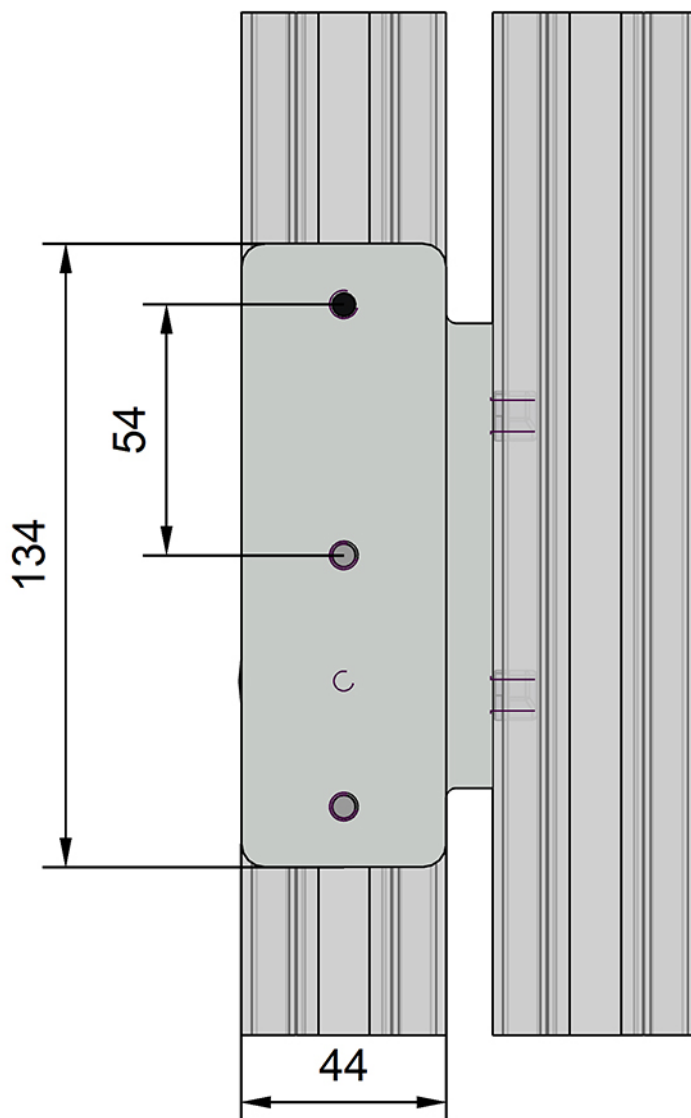

SSP

Safety System Products

HOLDX RS-Z-MF2

Mounting fitting HOLDX RS for wing doors incl. screws

Your advantages

[To the downloads ►](#)

we simplify safety

HOLDX RS-Z-MF2

General data

Item number	SP-X-71-002-07
Type designation	HOLDX RS-Z-MF2

Drawings

Dimensions

HOLDX RS-Z-MF2

Downloads

- Product line
- CAD Data
- Catalog
- EPLAN-Data