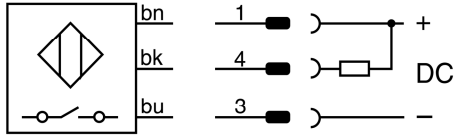

U_B 10...30 VDC
 $I_A \leq 120$ mA

Max ambiante temperature (IEC 60947-5-2): 140°C

CONTRINEX AG Industrial Electronics
Rte du Pâqui 5 - P.O. Box - CH-1720 Corminboeuf - Switzerland
Internet: www.contrinex.com

220-220-781

Made by Contrinex