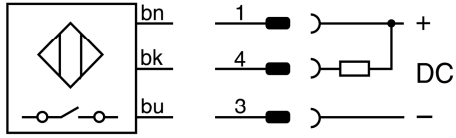

U_B 10...30 VDC
 $I_A \leq 200$ mA

Max ambiante temperature (IEC 60947-5-2): 230°C

CONTRINEX AG Industrial Electronics
Rte du Pâqui 5 - P.O. Box - CH-1720 Corminboeuf - Switzerland
Internet: www.contrinex.com

220-220-796

Made by Contrinex