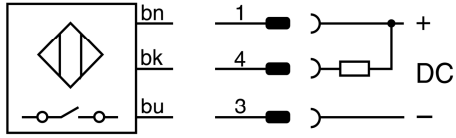

U_B 10...30 VDC
 $I_A \leq 150$ mA

Max ambiante temperature (IEC 60947-5-2): 180°C

CONTRINEX AG Industrial Electronics
Rte du Pâqui 5 - P.O. Box - CH-1720 Corminboeuf - Switzerland
Internet: www.contrinex.com

220-220-784

Made by Contrinex