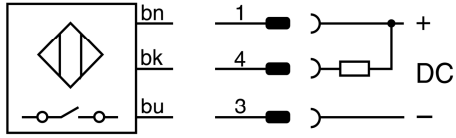

U_B 10...30 VDC
 $I_A \leq 200$ mA

Max ambiante temperature (IEC 60947-5-2): 230°C

CONTRINEX AG Industrial Electronics
Rte du Pâqui 5 - P.O. Box - CH-1720 Corminboeuf - Switzerland
Internet: www.contrinex.com

220-220-795

Made by Contrinex