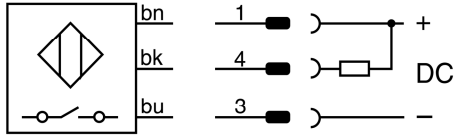

U_B 10...30 VDC
 $I_A \leq 150$ mA

Max ambiante temperature (IEC 60947-5-2): 180°C

CONTRINEX AG Industrial Electronics
Rte du Pâqui 5 - P.O. Box - CH-1720 Corminboeuf - Switzerland
Internet: www.contrinex.com

220-220-783

Made by Contrinex