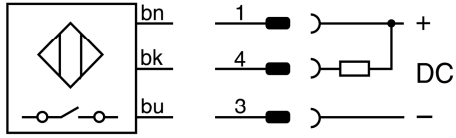

U_B 10...30 VDC
 $I_A \leq 120$ mA

Max ambiante temperature (IEC 60947-5-2): 150°C

CONTRINEX AG Industrial Electronics
Rte du Pâqui 5 - P.O. Box - CH-1720 Corminboeuf - Switzerland
Internet: www.contrinex.com

220-220-782

Made by Contrinex