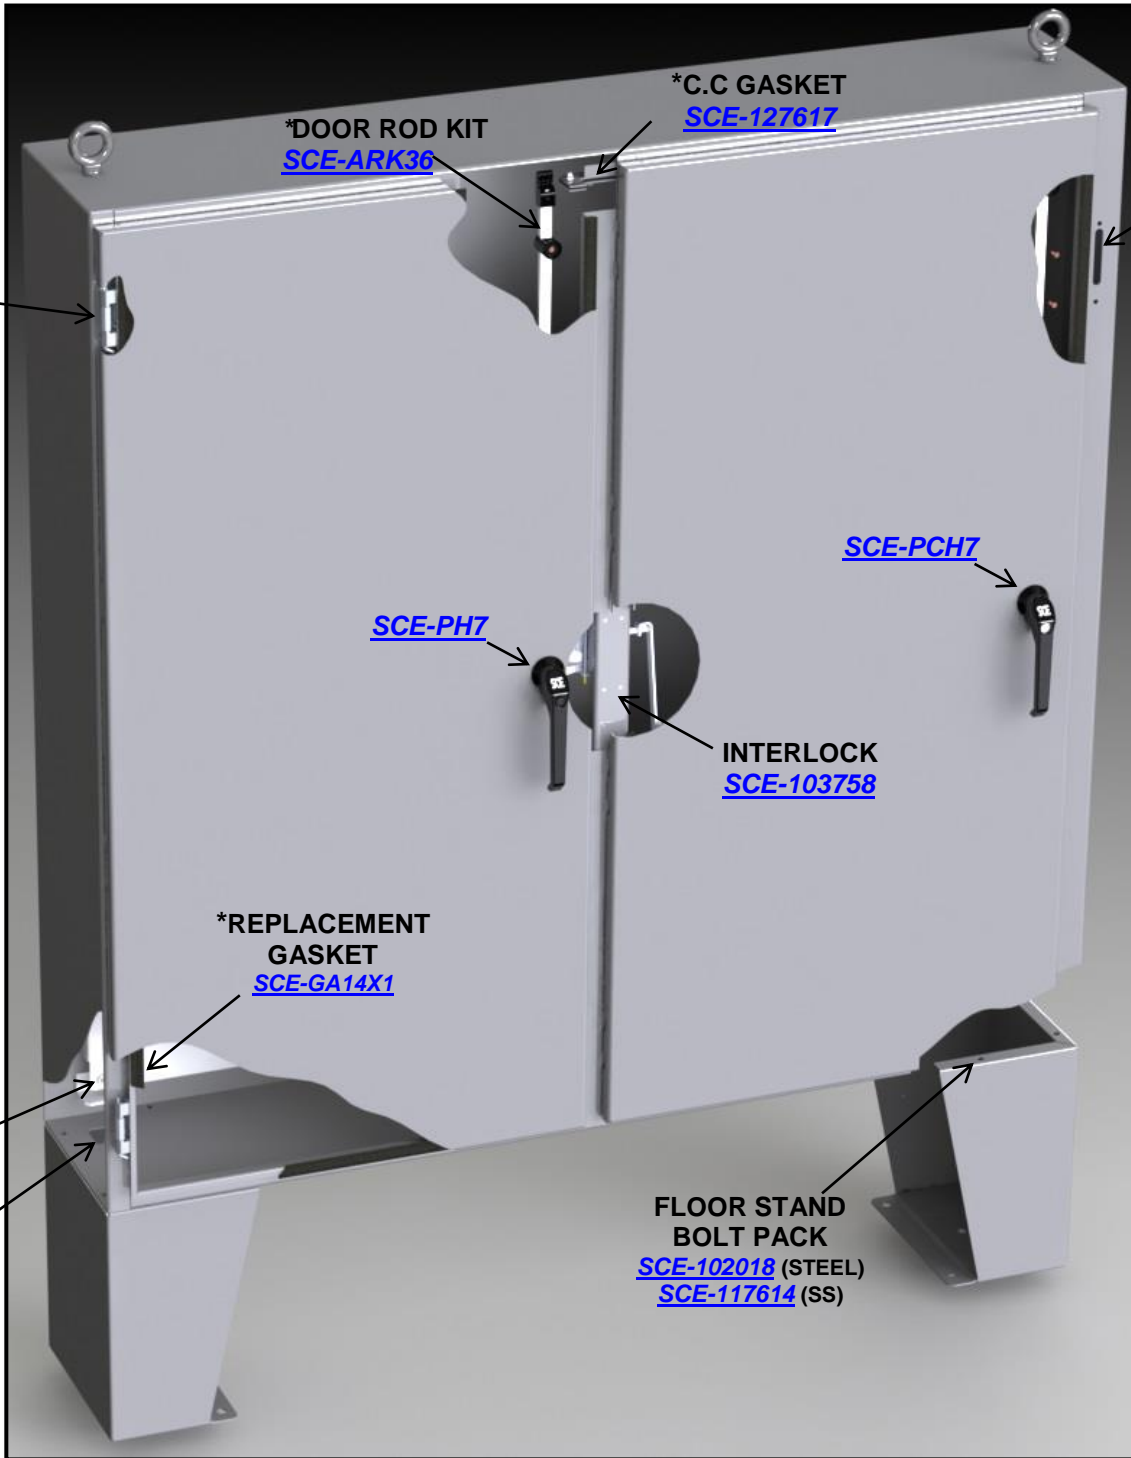

ENVIROLINE TWO DOOR ENCLOSURES FOR FLANGE MOUNTED DISCONNECTS

SERVICE PARTS 2DR

CONCEALED HINGE
SCE-3916
SCE-3916 (SS)

*HINGE PIN
SCE-101221

*DOOR ROD KIT
SCE-ARK36

*C.C GASKET
SCE-127617

SCE-PH7

INTERLOCK
SCE-103758

*REPLACEMENT GASKET
SCE-GA14X1

*MASTER BOLT PACK
SCE-121454

HOLE SEAL
SCE-HS2S

FLOOR STAND BOLT PACK
SCE-102018 (STEEL)
SCE-117614 (SS)

SCE-MDV

(*) PART USED IN ALL FREE-STANDING FLOOR MOUNTED ENCLOSURE MODELS.