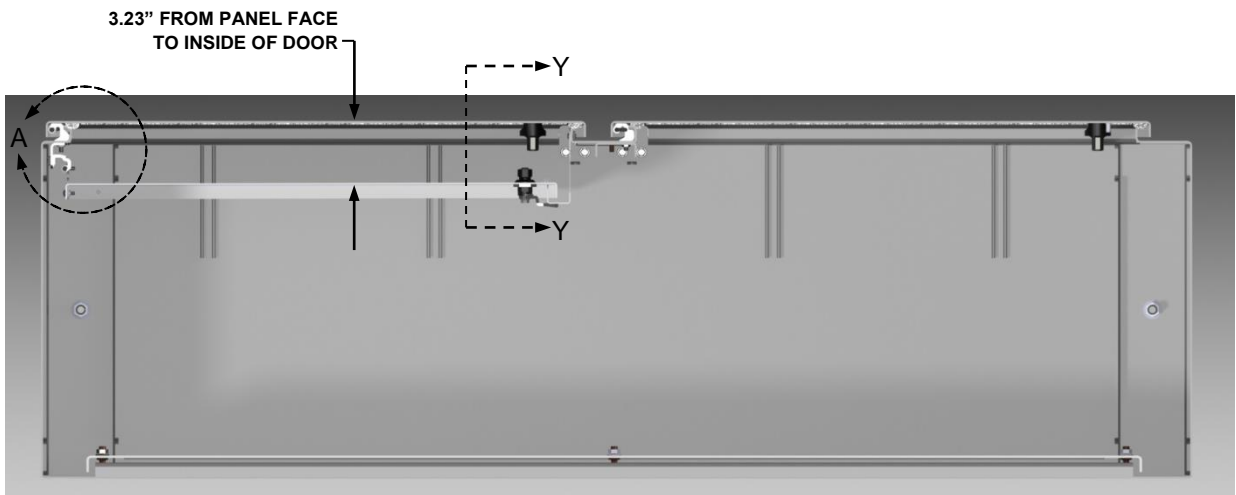

DEAD FRONT, DISCONNECT, INSTALLATION

DEAD FRONT PANEL SIZE:
H = DOOR OPENING HEIGHT - 1.50"
W = DOOR OPENING WIDTH - 0.375"

INCLUDES BOLT PACK #128422

**VIEW SHOWN WITH DOORS
AND DEAD FRONT PANELS CLOSED
BOTTOM VIEW SECTION X-X**

DEAD FRONT, DISCONNECT, INSTALLATION

SECTION Z-Z

SECTION Y-Y

DETAIL "A"

EXPLODED DEAD FRONT HINGE DETAIL
[INSTALLATION VIDEO](#)