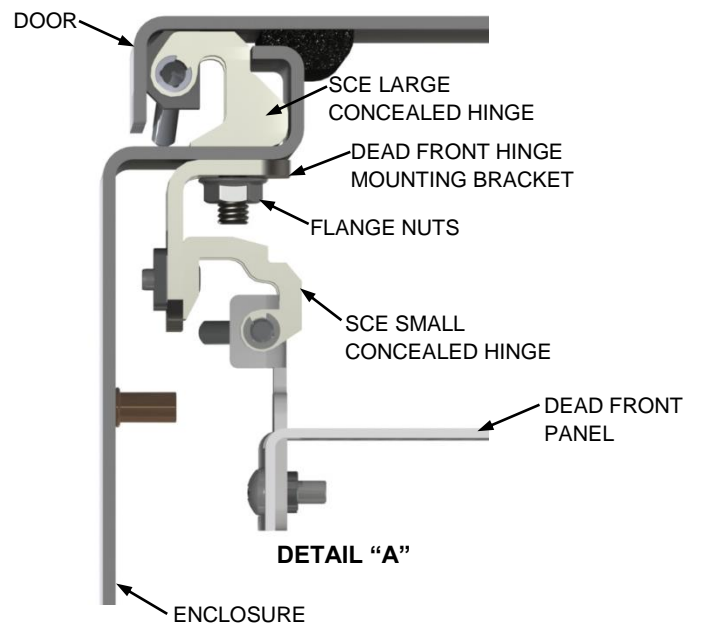

DEAD FRONT, DISCONNECT, INSTALLATION

DEAD FRONT PANEL SIZE:
H = DOOR OPENING HEIGHT - 1.50"
W = DOOR OPENING WIDTH - 0.375"

INCLUDES BOLT PACK #128422

**VIEW SHOWN WITH DOORS
AND DEAD FRONT PANELS CLOSED
BOTTOM VIEW SECTION X-X**

DEAD FRONT, DISCONNECT, INSTALLATION

SECTION Z-Z

SECTION Y-Y

DETAIL "A"

EXPLODED DEAD FRONT HINGE DETAIL
[INSTALLATION VIDEO](#)