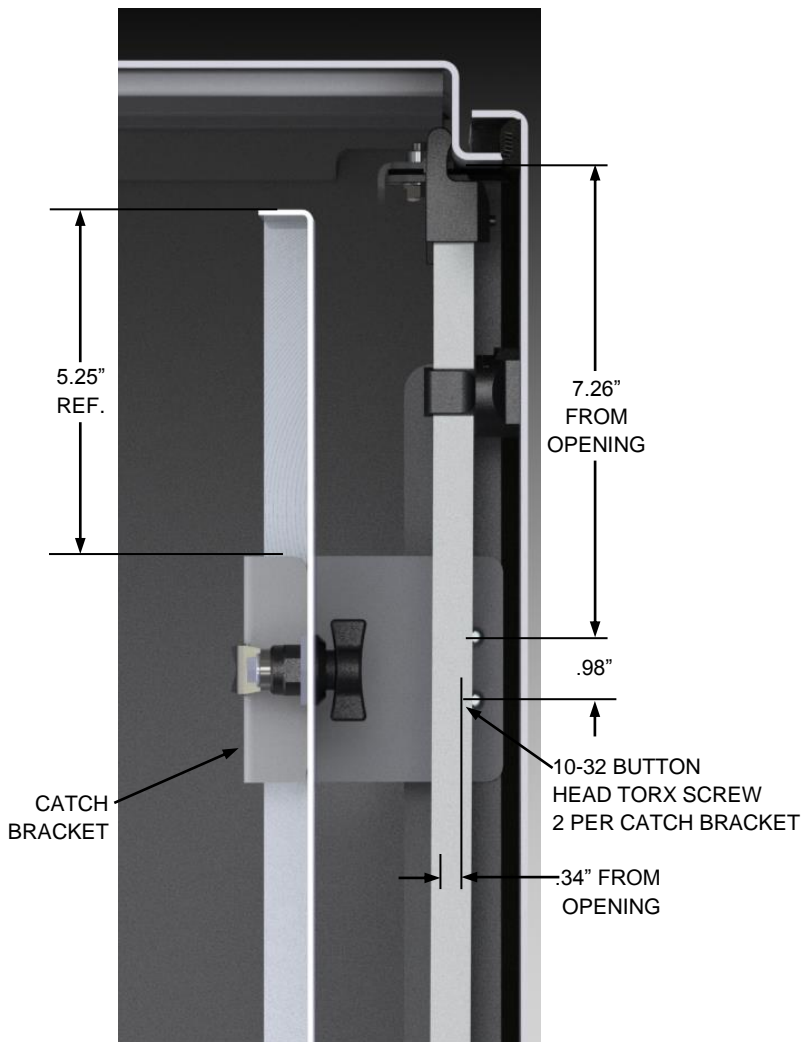

DEAD FRONT, DISCONNECT, INSTALLATION

DEAD FRONT PANEL SIZE:
H = DOOR OPENING HEIGHT - 1.50"
W = DOOR OPENING WIDTH - 0.375"

INCLUDES BOLT PACK #128422

**VIEW SHOWN WITH DOORS
AND DEAD FRONT PANELS CLOSED
BOTTOM VIEW SECTION X-X**

DEAD FRONT, DISCONNECT, INSTALLATION

SECTION Z-Z

SECTION Y-Y

DETAIL "A"

EXPLODED DEAD FRONT HINGE DETAIL
[INSTALLATION VIDEO](#)