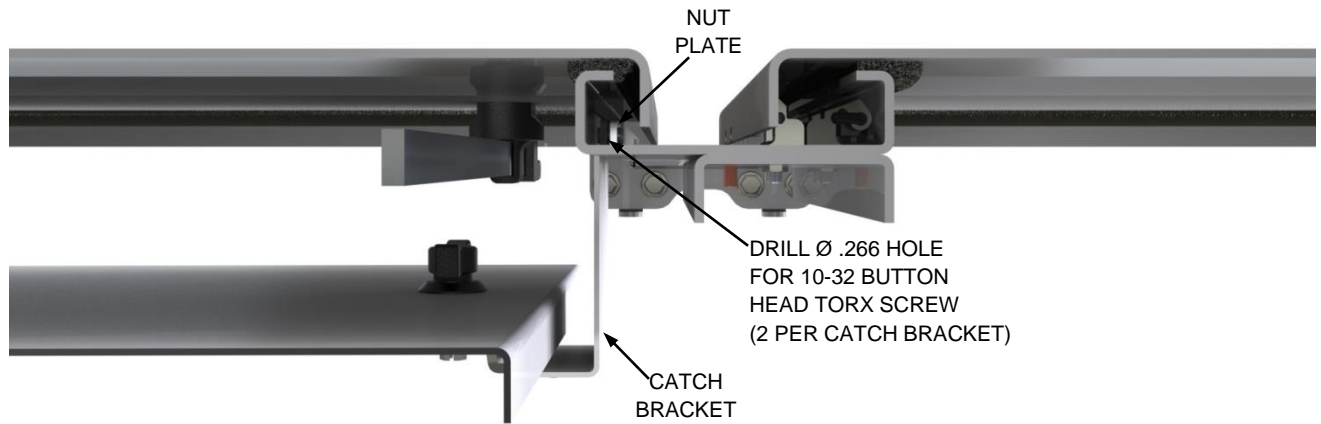

DEAD FRONT, DISCONNECT, INSTALLATION

DEAD FRONT PANEL SIZE:
H = DOOR OPENING HEIGHT - 1.50"
W = DOOR OPENING WIDTH - 0.375"

INCLUDES BOLT PACK #128422

**VIEW SHOWN WITH DOORS
AND DEAD FRONT PANELS CLOSED
BOTTOM VIEW SECTION X-X**

DEAD FRONT, DISCONNECT, INSTALLATION

SECTION Z-Z

SECTION Y-Y

DETAIL "A"

EXPLODED DEAD FRONT HINGE DETAIL
[INSTALLATION VIDEO](#)