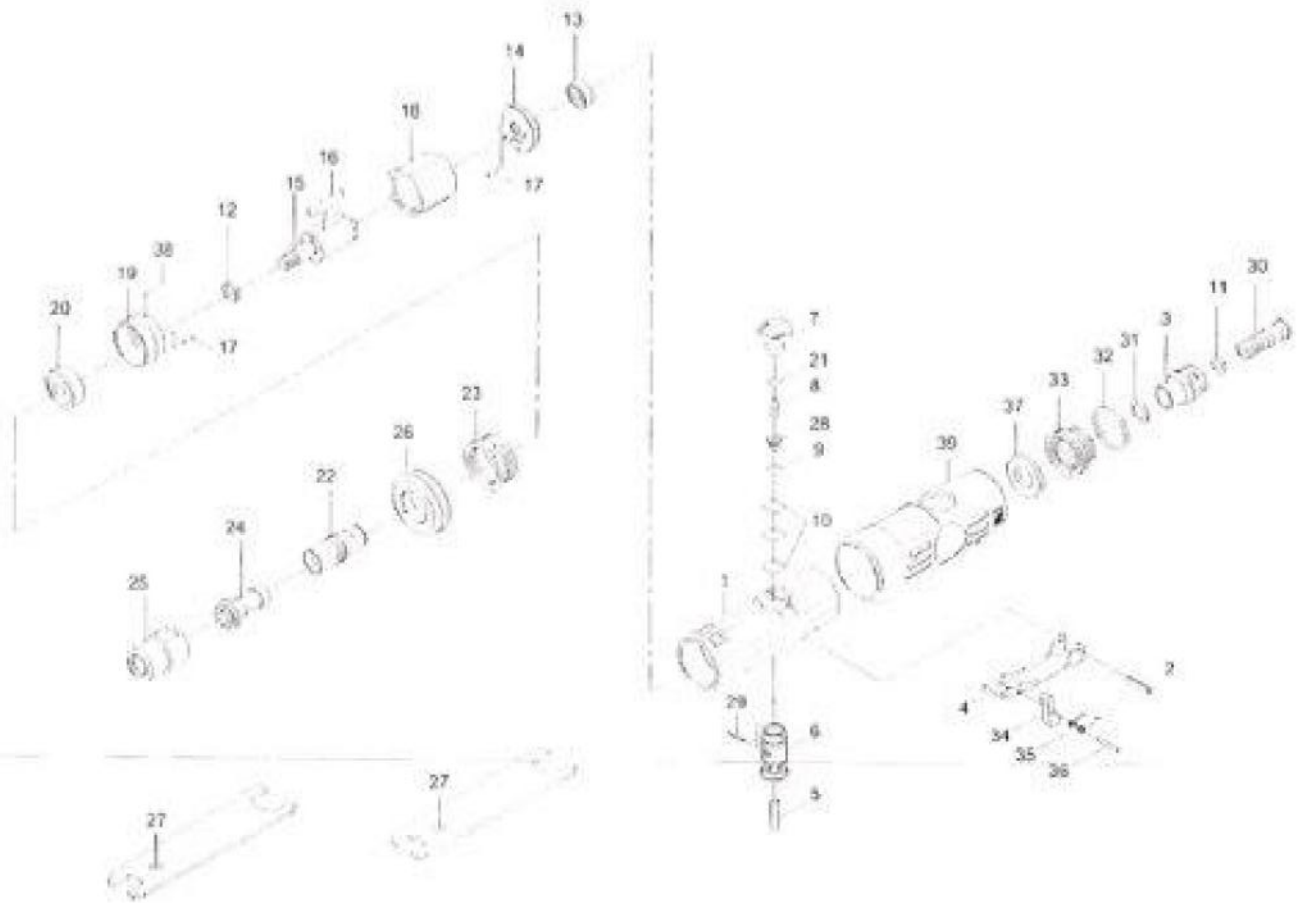

STRAIGHT DIE GRINDER

Index No.	Parts No.	Description	Index No.	Parts No.	Description
1	52-522701	Motor Housing	21	40333-12	O-Ring (6*1.5)
2	40337	Lever Pin (3*18L)	22	53222	Spindle
3	522203-21	Air Inlet	23	532223	Front Coupling
4	52-522504	Throttle Lever	24	51224	Collet
5	52-522505	Valve Shaft	25	52225	Collet Nut
6	52-522706	Valve	26	532226	Front Cap
7	52-522738	Knob	27	52227	Spanner (2)
8	522208	Spring	28	522240	Throttle Valve
9	30107	O-Ring (3.8*1.9)	29	SP01051200	Spring Pin (1.5*12L)
10	52236	O-Ring (3) (10.5*1.0)	30	522241-21	Fixed Shaft
11	OR00705105	O-Ring (7.5*1.5)	31	522243	Washer
12	52212	Rotor Spacer	32	52235	O-Ring (22.8*2)
13	052213	Ball Bearing (6962Z)	33	52206	Deflector
14	52214	Rear End Plate	34	51540	Safety Bar
15	52215	Rotor	35	522212	Spring
16	52216	Vane (4)	36	522220	Spring Pin (2*15L)
17	30117	Spring Pin (2) (1.5*6)	37	522250	Damping Material
18	52218	Cylinder	38	52245	Steel Ball
19	52219	Front End Plate	39	52-522752	Grip
20	030120	Ball Bearing (6082Z)			