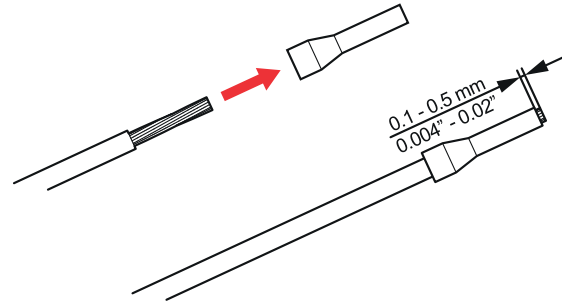

Operating instructions
Bedienungsanleitung
Mode d'emploi
Istruzioni per l'uso
Instrucciones de empleo
Gebruiksaanwijzing
Bruksanvisning
Χειρισμός
Utilização

0.14 - 16 mm²
AWG 26-6

	CAUTION	ATTENZIONE	OBSERVER
	VORSICHT	ATENCIÓN	ΠΡΟΣΟΧΗ
	ATTENTION	VOORZICHTIG	CUIDADO

Use safety Glasses to Avoid Eye Injury
Benutzen Sie eine Sicherheitsbrille um Ihre Augen zu schützen
Utiliser des lunettes de sécurité pour éviter une blessure aux yeux
Usare gli occhiali di sicurezza per evitare il rischio di ferite agli occhi
Se deben usar gafas de protección para evitar lesiones de la vista
Draag ter voorkoming van oogletsel een veiligheidsbril
Använd skyddsglasögon för att undvika ögonskador
Χρησιμοποιείτε προστατευτικά γυαλιά για να μην τραυματίσετε τα μάτια σας
Utilize óculos de protecção para evitar lesões nos olhos