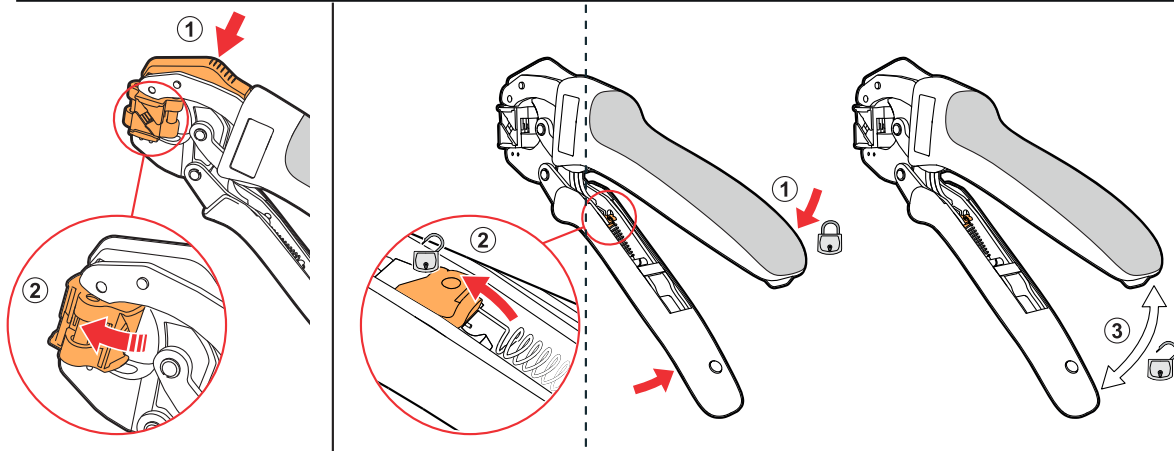

Operating instructions
Bedienungsanleitung
Mode d'emploi
Istruzioni per l'uso
Instrucciones de empleo
Gebruiksaanwijzing
Bruksanvisning
Χειρισμός
Utilização

0.14 - 16 mm²
AWG 26-6

	CAUTION	ATTENZIONE	OBSERVER
	VORSICHT	ATENCIÓN	ΠΡΟΣΟΧΗ
	ATTENTION	VOORZICHTIG	CUIDADO

Use safety Glasses to Avoid Eye Injury
Benutzen Sie eine Sicherheitsbrille um Ihre Augen zu schützen
Utiliser des lunettes de sécurité pour éviter une blessure aux yeux
Usare gli occhiali di sicurezza per evitare il rischio di ferite agli occhi
Se deben usar gafas de protección para evitar lesiones de la vista
Draag ter voorkoming van oogletsel een veiligheidsbril
Använd skyddsglasögon för att undvika ögonskador
Χρησιμοποιείτε προστατευτικά γυαλιά για να μην τραυματίσετε τα μάτια σας
Utilize óculos de protecção para evitar lesões nos olhos