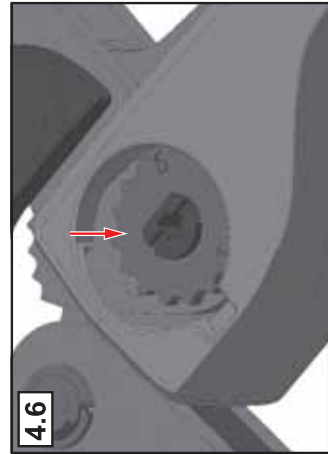

Non-slip pad holds tool in place when leveraging on a work surface

Ratchet (with emergency release) to ensure completed crimps

Hole for attaching a safety strap

DN-CT-RBY 1 pc.

Crimp tool for insulated connectors, Oval-crimp symmetric.

4.1

4.2

4.3

4.4

4.5

4.6

4.7

4.8