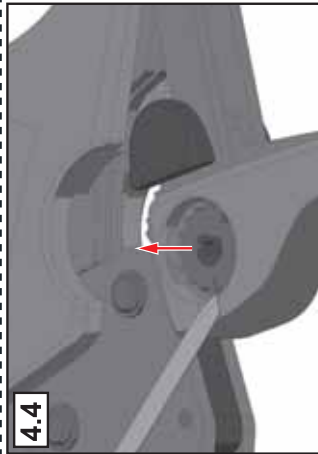

Non-slip pad holds tool in place when leveraging on a work surface

Ratchet (with emergency release) to ensure completed crimps

Hole for attaching a safety strap

DN-CT-RBY 1 pc.

Crimp tool for insulated connectors, Oval-crimp symmetric.

4.1

4.2

4.3

4.4

4.5

4.6

4.7

4.8