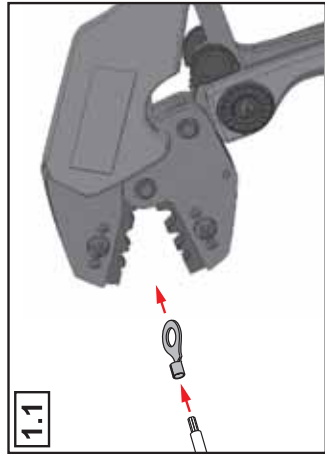

Non-slip pad holds tool in place when leveraging on a work surface

Ratchet (with emergency release) to ensure completed crimps

Hole for attaching a safety strap

DN-CT-RBY 1 pc.

Crimp tool for insulated connectors, Oval-crimp symmetric.

Capacity: 0.5 - 6.0 mm²/AWG 20-10 (red, blue, yellow)

MADE IN SWEDEN

Crimp tool for insulated connectors

Operating instructions
 Bedienungsanleitung
 Mode d'emploi
 Istruzioni per l'uso
 Instrucciones de empleo
 Gebruiksaanwijzing
 Bruksanvisning
 Χειρισμός
 Utilização

2.1

1.1

2.2

1.2

3.1

1.3

!

CAUTION
 VORSICHT
 ATTENTION