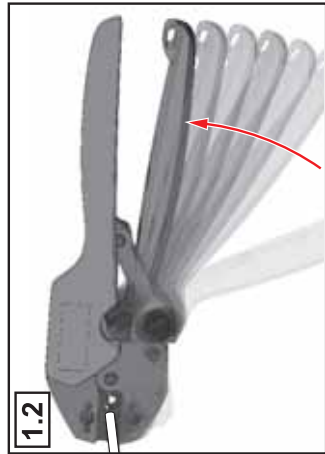

Non-slip pad holds tool in place when leveraging on a work surface

Ratchet (with emergency release) to ensure completed crimps

Hole for attaching a safety strap

DN-CT-RBY 1 pc.

Crimp tool for insulated connectors, Oval-crimp symmetric.

Capacity: 0.5 - 6.0 mm²/AWG 20-10 (red, blue, yellow)

MADE IN SWEDEN

Crimp tool for insulated connectors

Operating instructions
 Bedienungsanleitung
 Mode d'emploi
 Istruzioni per l'uso
 Instrucciones de empleo
 Gebruiksaanwijzing
 Bruksanvisning
 Χειρισμός
 Utilização

2.1

1.1

2.2

1.2

3.1

1.3

!

CAUTION
 VORSICHT
 ATTENTION