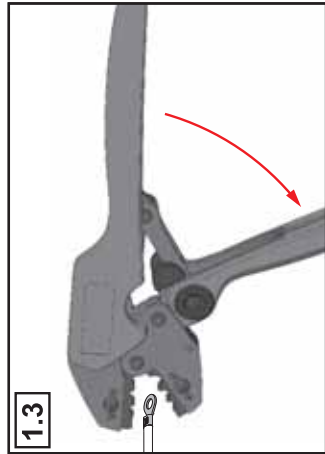

Non-slip pad holds tool in place when leveraging on a work surface

Ratchet (with emergency release) to ensure completed crimps

Hole for attaching a safety strap

DN-CT-RBY 1 pc.

Crimp tool for insulated connectors, Oval-crimp symmetric.

Capacity: 0.5 - 6.0 mm²/AWG 20-10 (red, blue, yellow)

MADE IN SWEDEN

Crimp tool for insulated connectors

Operating instructions
 Bedienungsanleitung
 Mode d'emploi
 Istruzioni per l'uso
 Instrucciones de empleo
 Gebruiksaanwijzing
 Bruksanvisning
 Χειρισμός
 Utilização

2.1

1.1

2.2

1.2

3.1

1.3

!

CAUTION
 VORSICHT
 ATTENTION