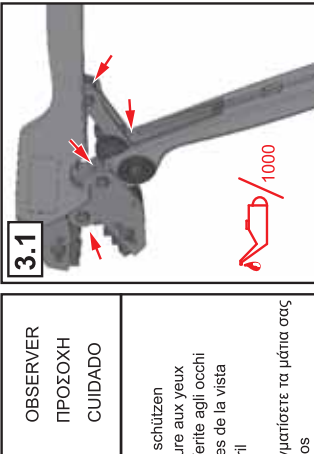

Non-slip pad holds tool in place when leveraging on a work surface

Ratchet (with emergency release) to ensure completed crimps

Hole for attaching a safety strap

DN-CT-RBY 1 pc.

Crimp tool for insulated connectors, Oval-crimp symmetric.

Capacity: 0.5 - 6.0 mm²/AWG 20-10 (red, blue, yellow)

MADE IN SWEDEN

Crimp tool for insulated connectors

Operating instructions
 Bedienungsanleitung
 Mode d'emploi
 Istruzioni per l'uso
 Instrucciones de empleo
 Gebruiksaanwijzing
 Bruksanvisning
 Χειρισμός
 Utilização

2.1

1.1

2.2

1.2

3.1

1.3

!

CAUTION
 VORSICHT
 ATTENTION