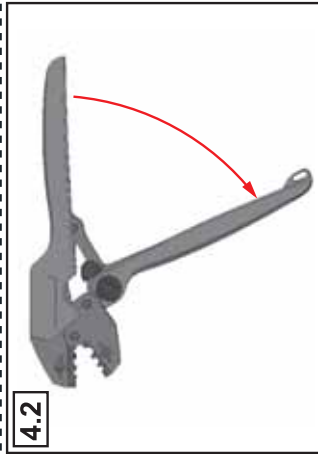

Non-slip pad holds tool in place when leveraging on a work surface

Ratchet (with emergency release) to ensure completed crimps

Hole for attaching a safety strap

DN-CT-RBY 1 pc.

Crimp tool for insulated connectors, Oval-crimp symmetric.

2.1

1.1

2.2

1.2

3.1

1.3

!

CAUTION
 VORSICHT
 ATTENTION

4.1

4.2

4.3

4.4

4.5

4.6

4.7

4.8