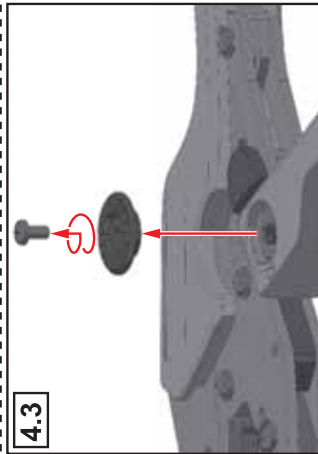

Non-slip pad holds tool in place when leveraging on a work surface

Ratchet (with emergency release) to ensure completed crimps

Hole for attaching a safety strap

DN-CT-RBY 1 pc.

Crimp tool for insulated connectors, Oval-crimp symmetric.

Capacity: 0.5 - 6.0 mm²/AWG 20-10 (red, blue, yellow)

MADE IN SWEDEN

Crimp tool for insulated connectors

Operating instructions
 Bedienungsanleitung
 Mode d'emploi
 Istruzioni per l'uso
 Instrucciones de empleo
 Gebruiksaanwijzing
 Bruksanvisning
 Χειρισμός
 Utilização

2.1

1.1

2.2

1.2

3.1

1.3

!

CAUTION
 VORSICHT
 ATTENTION

4.1

4.2

4.3

4.4

4.5

4.6

4.7

4.8