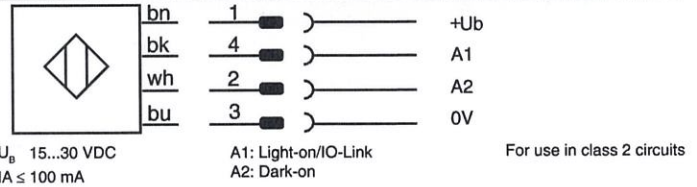

CONTRINEX USA
480 Wrangler Dr 100, Coppell TX 75019 US
Internet: www.contrinex.com

Made by Contrinex USA

Transparent object sensor - PNP
TRU-C23PA-TMK-603

**PROUDLY
MADE IN USA**

For use in NFPA 79 Applications only **IO-Link**

Sensing range typ. max. **0...1200 mm**
(on LXU-0000-084)
Housing **20 x 30 (C23)**
Operation range **0...1000 mm**
(on LXU-0000-084)