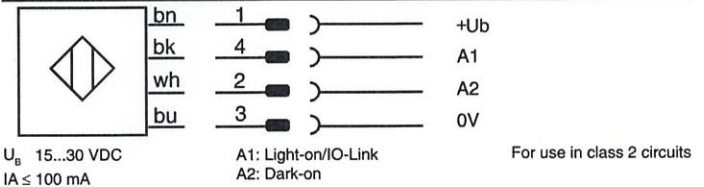

CONTRINEX USA
480 Wrangler Dr 100, Coppell TX 75019 US
Internet: www.contrinex.com