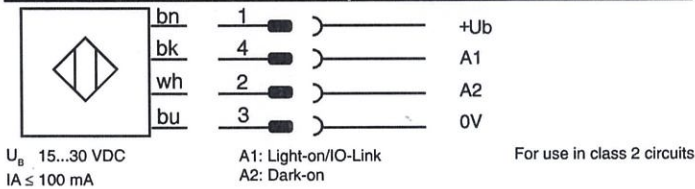

Transparent object sensor - PNP
TRU-C23PA-TMK-603

**PROUDLY
MADE IN USA**

For use in NFPA 79 Applications only **IO-Link**

Sensing range typ. max. **0...1200 mm**
(on LXU-0000-084)
Housing **20 x 30 (C23)**
Operation range **0...1000 mm**
(on LXU-0000-084)

CONTRINEX USA
480 Wrangler Dr 100, Coppell TX 75019 US
Internet: www.contrinex.com

Made by Contrinex USA

Transparent object sensor - PNP
TRU-C23PA-TMK-603

**PROUDLY
MADE IN USA**

For use in NFPA 79 Applications only **IO-Link**

Sensing range typ. max. **0...1200 mm**
(on LXU-0000-084)
Housing **20 x 30 (C23)**
Operation range **0...1000 mm**
(on LXU-0000-084)