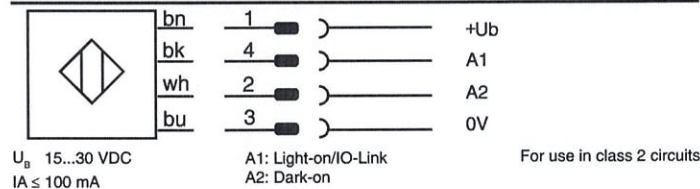

CONTRINEX USA
480 Wrangler Dr 100, Coppell TX 75019 US
Internet: www.contrinex.com

Transparent object sensor - PNP
TRU-C23PA-TMK-603

**PROUDLY
MADE IN USA**

For use in NFPA 79 Applications only **IO-Link**

Sensing range typ. max. **0...1200 mm**
(on LXU-0000-084)
Housing **20 x 30 (C23)**
Operation range **0...1000 mm**
(on LXU-0000-084)