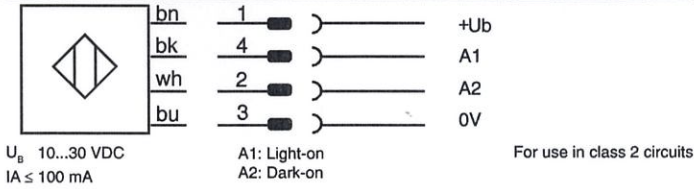

Diffuse sensor - NPN
LTR-C23PA-PMK-101

For use in NFPA 79 Applications only

Sensing range
typ. max. **3...1500 mm**

Housing **20 x 30 (C23)**

Operation range **5...1200 mm**

CONTRINEX USA
480 Wrangler Dr 100, Coppell TX 75019 US
Internet: www.contrinex.com

Made by Contrinex USA

620-400-297

Diffuse sensor - NPN
LTR-C23PA-PMK-101

For use in NFPA 79 Applications only

Sensing range
typ. max. **3...1500 mm**

Housing **20 x 30 (C23)**

Operation range **5...1200 mm**