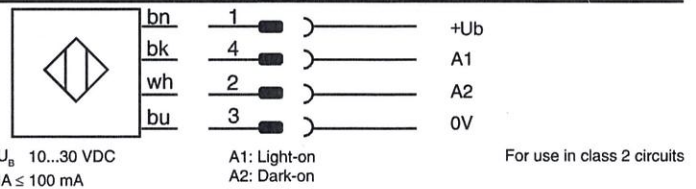

CONTRINEX USA
480 Wrangler Dr 100, Coppell TX 75019 US
Internet: www.contrinex.com