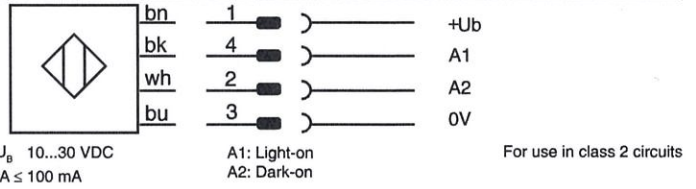

CONTRINEX USA
480 Wrangler Dr 100, Coppell TX 75019 US
Internet: www.contrinex.com

Made by Contrinex USA

620-400-297

Diffuse sensor - NPN
LTR-C23PA-PMK-101

For use in NFPA 79 Applications only

Sensing range
typ. max. **3...1500 mm**

Housing **20 x 30 (C23)**

Operation range **5...1200 mm**