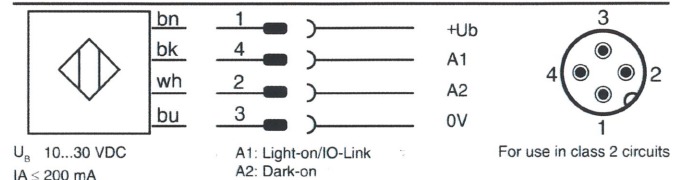

Adapters providing field wiring means are available from the manufacturer. Refer to manufacturers information.

WARNING - HOT SURFACE - RISK OF BURN - AVERTISSEMENT - SURFACE CHAUDE - RISQUE DE BRÛLURE