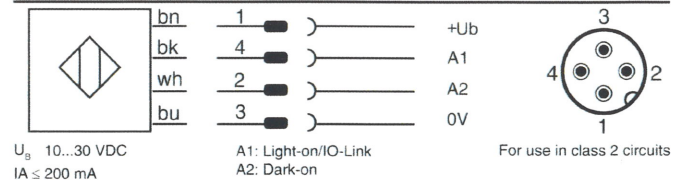

Adapters providing field wiring means are available from the manufacturer. Refer to manufacturers information.

WARNING - HOT SURFACE - RISK OF BURN - AVERTISSEMENT - SURFACE CHAUDE - RISQUE DE BRÛLURE