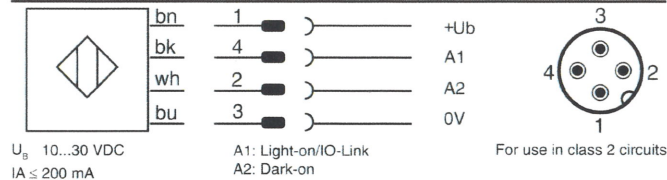

Retro-reflective sensor - PNP
LRR-M18PA-NMS-603

For use in NFPA 79 Applications only

Housing M18	Sensing range typ. max.	20...7000 mm
	(on LXR-0000-084)	
	Operation range	30...5500 mm
	(on LXR-0000-084)	

Adapters providing field wiring means are available from the manufacturer. Refer to manufacturers information.

WARNING - HOT SURFACE - RISK OF BURN - AVERTISSEMENT - SURFACE CHAUDE - RISQUE DE BRÛLURE