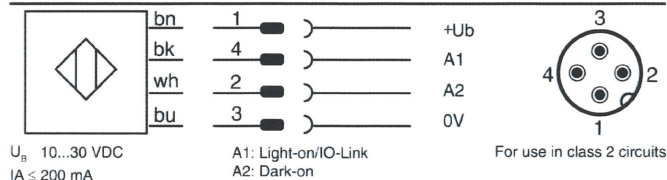

Adapters providing field wiring means are available from the manufacturer. Refer to manufacturers information.

WARNING - HOT SURFACE - RISK OF BURN - AVERTISSEMENT - SURFACE CHAUDE - RISQUE DE BRÛLURE