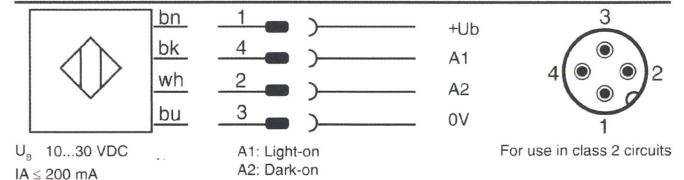

Adapters providing field wiring means are available from the manufacturer. Refer to manufacturers information.

WARNING - HOT SURFACE - RISK OF BURN - AVERTISSEMENT - SURFACE CHAUDE - RISQUE DE BRÛLURE

CONTRINEX USA
480 Wrangler Dr 100, Coppell TX 75019 US
Internet: www.contrinex.com

Made by Contrinex USA

Retro-reflective sensor - NPN
LRR-M18PA-NMS-101

For use in NFPA 79 Applications only

Housing M18	Sensing range typ. max.	20...7000 mm
	(on LXR-0000-084)	
	Operation range	30...5500 mm
	(on LXR-0000-084)