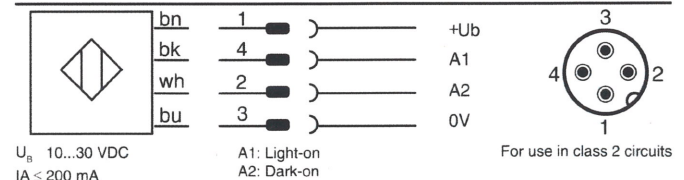

Adapters providing field wiring means are available from the manufacturer. Refer to manufacturers information.

WARNING - HOT SURFACE - RISK OF BURN - AVERTISSEMENT - SURFACE CHAUDE - RISQUE DE BRÛLURE

CONTRINEX USA
480 Wrangler Dr 100, Coppell TX 75019 US
Internet: www.contrinex.com

Made by Contrinex USA