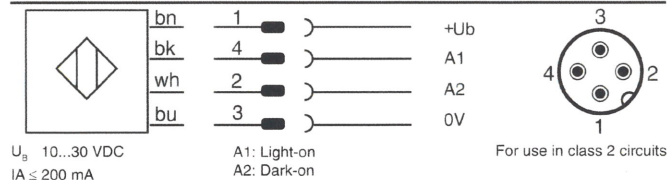

Retro-reflective sensor - NPN
LRR-M18PA-NMS-101

For use in NFPA 79 Applications only

Housing M18	Sensing range typ. max.	20...7000 mm
	(on LXR-0000-084)	
	Operation range	30...5500 mm
	(on LXR-0000-084)	

Adapters providing field wiring means are available from the manufacturer. Refer to manufacturers information.

WARNING - HOT SURFACE - RISK OF BURN - AVERTISSEMENT - SURFACE CHAUDE - RISQUE DE BRÛLURE