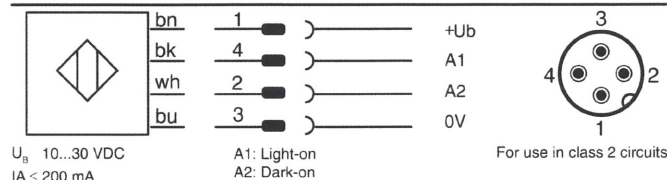

Adapters providing field wiring means are available from the manufacturer. Refer to manufacturers information.

WARNING - HOT SURFACE - RISK OF BURN - AVERTISSEMENT - SURFACE CHAUDE - RISQUE DE BRÛLURE