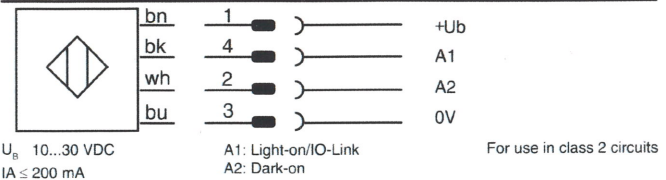

Retro-reflective sensor - PNP
LRR-M18PA-NMK-603

For use in NFPA 79 Applications only

Housing **M18**

Sensing range	20...7000 mm
typ. max.	
(on LXR-0000-084)	
Operation range	30...5500 mm
(on LXR-0000-084)