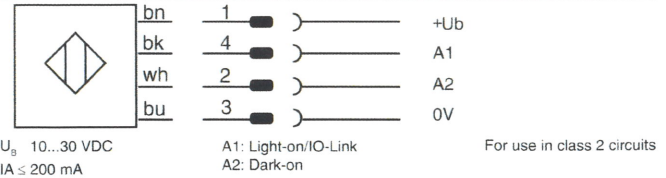

Retro-reflective sensor - PNP
LRR-M18PA-NMK-603

For use in NFPA 79 Applications only

Housing **M18**

Sensing range	20...7000 mm
typ. max.	
(on LXR-0000-084)	
Operation range	30...5500 mm
(on LXR-0000-084)