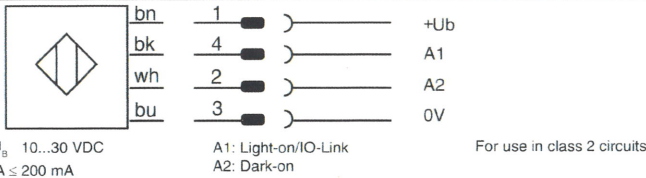

Retro-reflective sensor - PNP
LRR-M18PA-NMK-603

For use in NFPA 79 Applications only

Housing **M18**

Sensing range	20...7000 mm
typ. max.	
(on LXR-0000-084)	
Operation range	30...5500 mm
(on LXR-0000-084)