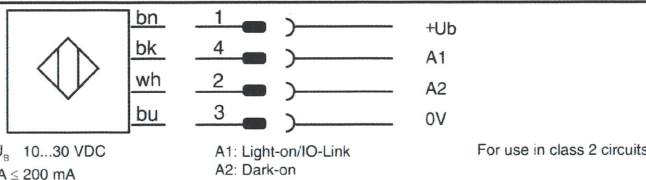

Retro-reflective sensor - PNP
LRR-M18PA-NMK-603

For use in NFPA 79 Applications only

Housing **M18**

Sensing range	20...7000 mm
typ. max.	
(on LXR-0000-084)	
Operation range	30...5500 mm
(on LXR-0000-084)