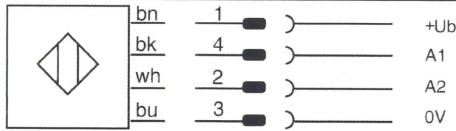

U_b 10...30 VDC
 $I_A \leq 200$ mA

A1: Light-on
A2: Dark-on

For use in class 2 circuits

WARNING - HOT SURFACE - RISK OF BURN - AVERTISSEMENT - SURFACE CHAUDE - RISQUE DE BRÛLURE