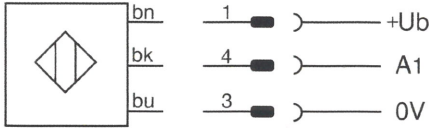

U_b 10...30 VDC
 $I_A \leq 200$ mA

A1: IO-Link

For use in class 2 circuits

WARNING - HOT SURFACE - RISK OF BURN - AVERTISSEMENT - SURFACE CHAUDE - RISQUE DE BRÛLURE