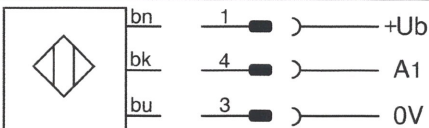

U_b 10...30 VDC
 $I_A \leq 200$ mA

A1: IO-Link

For use in class 2 circuits

WARNING - HOT SURFACE - RISK OF BURN - AVERTISSEMENT - SURFACE CHAUDE - RISQUE DE BRÛLURE