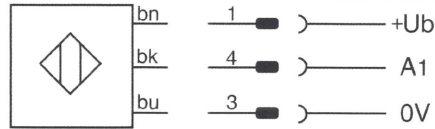

U_b 10...30 VDC
 $I_A \leq 200$ mA

A1: IO-Link

For use in class 2 circuits

WARNING - HOT SURFACE - RISK OF BURN - AVERTISSEMENT - SURFACE CHAUDE - RISQUE DE BRÛLURE