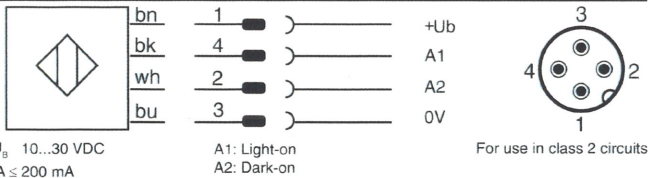

Background suppression sensor - NPN
LHR-M18PA-TMS-101

For use in NFPA 79 Applications only

Sensing range
typ. max. **10...250 mm**

Housing **M18**

Operation range **15...210 mm**

Adapters providing field wiring means are available from the manufacturer. Refer to manufacturers information.

WARNING - HOT SURFACE - RISK OF BURN - AVERTISSEMENT - SURFACE CHAUDE - RISQUE DE BRÛLURE