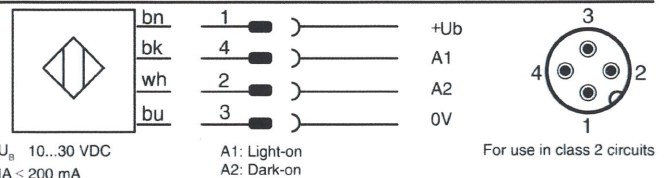

Adapters providing field wiring means are available from the manufacturer. Refer to manufacturers information.

WARNING - HOT SURFACE - RISK OF BURN - AVERTISSEMENT - SURFACE CHAUDE - RISQUE DE BRÛLURE