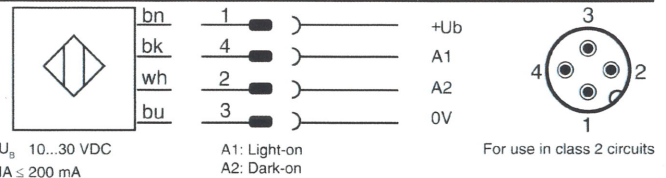

Adapters providing field wiring means are available from the manufacturer. Refer to manufacturers information.

WARNING - HOT SURFACE - RISK OF BURN - AVERTISSEMENT - SURFACE CHAUDE - RISQUE DE BRÛLURE