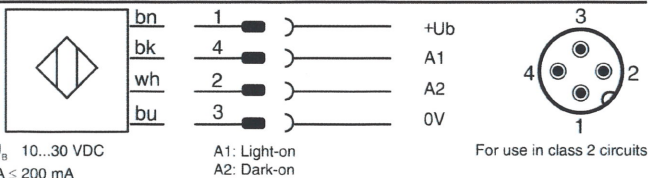

Adapters providing field wiring means are available from the manufacturer. Refer to manufacturers information.

WARNING - HOT SURFACE - RISK OF BURN - AVERTISSEMENT - SURFACE CHAUDE - RISQUE DE BRÛLURE